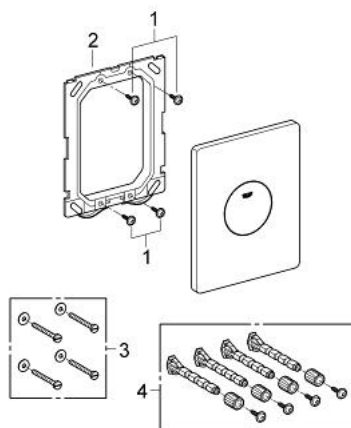

37 547 P00 SKATE FLUSH PLATE

PRODUCT DESCRIPTION

- Colour: matt chrome
- push button actuation
- GROHE LongLife finish

37 547 P00 SKATE FLUSH PLATE

SPARE PARTS, 3月 2013 – now

- 1: Screw (Spare part-nr. 6636200M)
- 2: Mounting frame (Spare part-nr. 43207000)
- 3: Fixing set (Spare part-nr. 4308500M)*
- 4: Fixing set (Spare part-nr. 4215800M)*