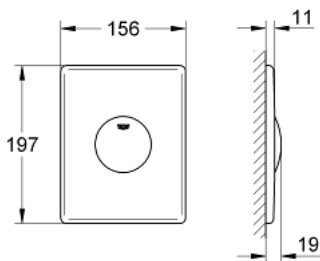

37 547 P00 SKATE FLUSH PLATE

PRODUCT DESCRIPTION

- Colour: matt chrome
- push button actuation
- GROHE LongLife finish

37 547 P00 SKATE FLUSH PLATE

SPARE PARTS, 3月 2013 – now

- 1: Screw (Spare part-nr. 6636200M)
- 2: Mounting frame (Spare part-nr. 43207000)
- 3: Fixing set (Spare part-nr. 4308500M)*
- 4: Fixing set (Spare part-nr. 4215800M)*