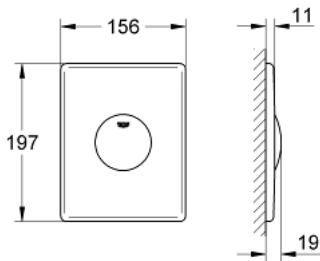

37 547 SH0 SKATE FLUSH PLATE

PRODUCT DESCRIPTION

- Colour: alpine white
- vertical installation
- 156 x 197 mm
- manual activation
- push button actuation
- material: ABS

37 547 SH0 SKATE FLUSH PLATE

SPARE PARTS, March 2013 – now

1: Screw dia. 4x52 mm (Spare part-nr. 6636200M)

2: Frame (Spare part-nr. 43207000)

3: Fixing set (Spare part-nr. 4308500M)*

4: Fixing set (Spare part-nr. 4215800M)*

* Optional accessories