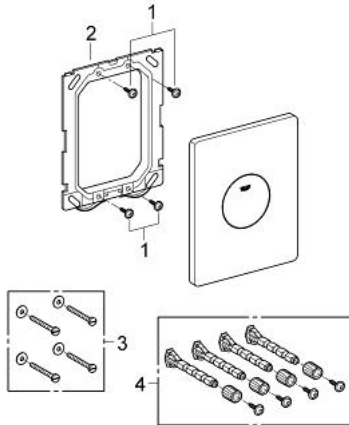

37 547 SH0 SKATE FLUSH PLATE

PRODUCT DESCRIPTION

- Colour: alpine white
- 156 x 197 mm
- manual activation
- push button actuation
- material: ABS

37 547 SH0 SKATE FLUSH PLATE

SPARE PARTS, 3月 2013 – now

- 1: Screw (Spare part-nr. 6636200M)
- 2: Mounting frame (Spare part-nr. 43207000)
- 3: Fixing set (Spare part-nr. 4308500M)*
- 4: Fixing set (Spare part-nr. 4215800M)*