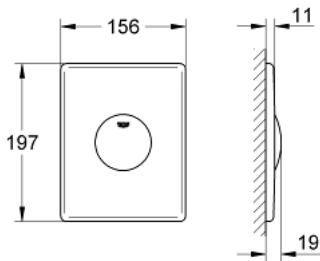

37 547 SH0 SKATE FLUSH PLATE

PRODUCT DESCRIPTION

- Colour: alpine white
- 156 x 197 mm
- manual activation
- push button actuation
- material: ABS

37 547 SH0 SKATE FLUSH PLATE

SPARE PARTS, 3月 2013 – now

- 1: Screw (Spare part-nr. 6636200M)
- 2: Mounting frame (Spare part-nr. 43207000)
- 3: Fixing set (Spare part-nr. 4308500M)*
- 4: Fixing set (Spare part-nr. 4215800M)*