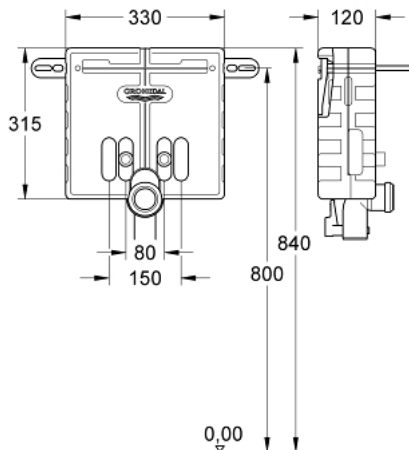

## 37 576 000 UNISET ELEMENT FOR WASH BASIN, SINGLE HOLE INSTALLATION

### PRODUCT DESCRIPTION

- sound-insulating EPS module for masonry-in with closed surface
- rail adaptors for modular fixing
- for single or series installation
- fixing accessories for single installation
- height adjustable fitting and outlet connections
- wash basin fixing bolts
- distance of fixing bolts 280 mm
- HT-outlet bend DN 50
- seal  $\varnothing$  32 mm
- 2 fitting connections  $\frac{1}{2}$ "
- fixing material for wash basin
- for on-the-wall installation please order support feet 37 304 000 (sold separately)

## 37 576 000 UNISET ELEMENT FOR WASH BASIN, SINGLE HOLE INSTALLATION

**SPARE PARTS**, July 2008 – now

1: Fitting connection (Spare part-nr. 42944000)

2: Flush elbow 2" (Spare part-nr. 42943000)

2.1: holder (Spare part-nr. 42236000)