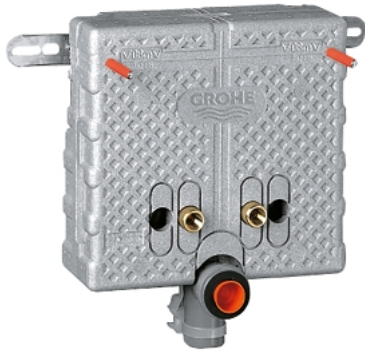

## 37 576 000 UNISET ELEMENT FOR WASH BASIN, SINGLE HOLE INSTALLATION

### PRODUCT DESCRIPTION

- sound-insulating EPS module for masonry-in with closed surface
- rail adaptors for modular fixing
- for single or series installation
- fixing accessories for single installation
- height adjustable fitting and outlet connections
- wash basin fixing bolts
- distance of fixing bolts 280 mm
- HT-outlet bend DN 50
- seal  $\varnothing$  32 mm
- 2 fitting connections  $\frac{1}{2}$ "
- fixing material for wash basin
- for on-the-wall installation please order support feet 37 304 000 (sold separately)

## 37 576 000 UNISET ELEMENT FOR WASH BASIN, SINGLE HOLE INSTALLATION

**SPARE PARTS**, July 2008 – now

1: Fitting connection (Spare part-nr. 42944000)

2: Flush elbow 2" (Spare part-nr. 42943000)

2.1: holder (Spare part-nr. 42236000)