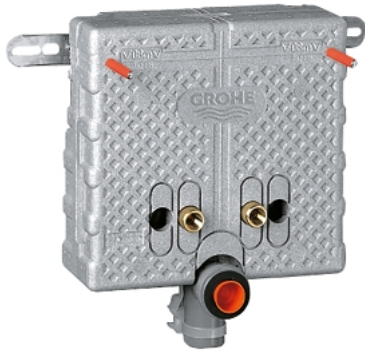

## 37 576 000 UNISET ELEMENT FOR WASH BASIN, SINGLE HOLE INSTALLATION

### PRODUCT DESCRIPTION

- sound-insulating EPS module for masonry-in with closed surface
- rail adaptors for modular fixing
- for single or series installation
- fixing accessories for single installation
- height adjustable fitting and outlet connections
- wash basin fixing bolts
- distance of fixing bolts 280 mm
- HT-outlet bend  $\varnothing$  50 mm
- seal  $\varnothing$  32 mm
- 2 fitting connections 1/2"
- fixing material for wash basin
- for on-the-wall installation please order support feet 37 304 000 (sold separately)