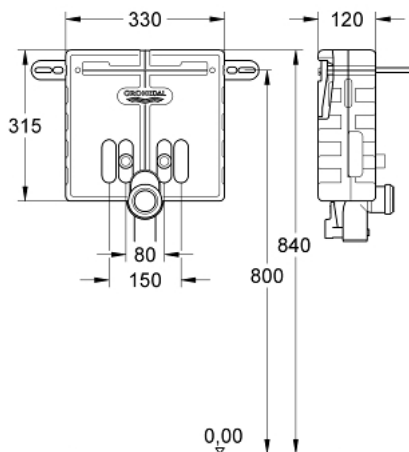

## 37 576 000 UNISET ELEMENT FOR WASH BASIN, SINGLE HOLE INSTALLATION

### PRODUCT DESCRIPTION

- sound-insulating EPS module for masonry-in with closed surface
- rail adaptors for modular fixing
- for single or series installation
- fixing accessories for single installation
- height adjustable fitting and outlet connections
- wash basin fixing bolts
- distance of fixing bolts 280 mm
- HT-outlet bend  $\varnothing$  50 mm
- seal  $\varnothing$  32 mm
- 2 fitting connections 1/2"
- fixing material for wash basin
- for on-the-wall installation please order support feet 37 304 000 (sold separately)

### SPARE PARTS, 7月 2008 – now

1: Fitting connection (Spare part-nr. 42944000)

2: Outlet elbow 2" (Spare part-nr. 42943000)

2.1: Holder for outlet elbow (Spare part-nr. 42236000)