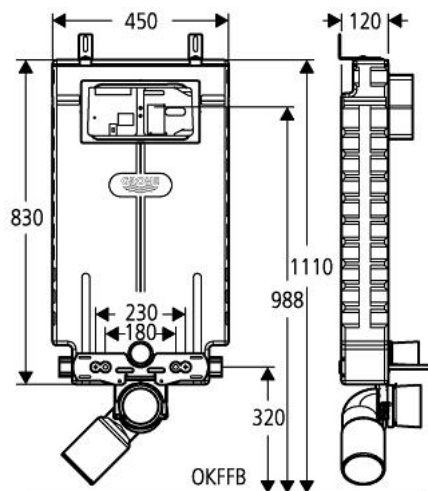

37 582 000 UNISET FOR WALL-HUNG WC

PRODUCT DESCRIPTION

- flushing cistern 6 - 9 l
- sound-insulating EPS module for masonry-in with closed surface
- rail adaptors for modular fixing
- for single or series installation
- wall rail with fixing accessories for single installation
- 2 WC fixing bolts
- distance of fixing bolts 180/230 mm
- PP outlet bend Ø 80/100 mm
- inlet and outlet connecting set
- interruptible flush cycle
- low noise (group I acc. to German Noise Specification)
- insulated against condensation
- angle valve 1/2"
- without flush plate/actuation

37 582 000 UNISET FOR WALL-HUNG WC

SPARE PARTS, 9月 1996 – now

- 1: Rail (Spare part-nr. 43931000)
- 2: Suspension clip (Spare part-nr. 43919000)
- 3: Fastening (Spare part-nr. 42858000)
- 4: Screws, 4 pcs. (Spare part-nr. 4393000M)
- 5: Threaded bolt (Spare part-nr. 43023000)
- 6: Cover cap (Spare part-nr. 43915000)
- 7: Hoop (Spare part-nr. 42949000)
- 8: Outlet elbow (Spare part-nr. 42946000)
- 8.1: Sealing washer (Spare part-nr. 4207700M)
- 9: Basin fastening (Spare part-nr. 43511P00)
- 10: Flushing cistern for WC (Spare part-nr. 37049000)
- 11: Support feet (Spare part-nr. 37304000)*
- 12: Uniset support feet (Spare part-nr. 37573000)*
- 13: Support element in studded walls (Spare part-nr. 37739000)*
- 14: Outlet elbow (Spare part-nr. 43909000)*