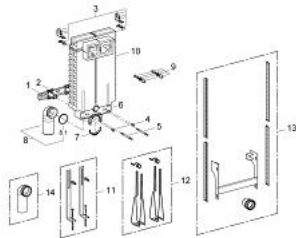

37 582 000 UNISET FOR WALL-HUNG WC

PRODUCT DESCRIPTION

- flushing cistern 6 - 9 l
- sound-insulating EPS module for masonry-in with closed surface
- rail adaptors for modular fixing
- for single or series installation
- wall rail with fixing accessories for single installation
- 2 WC fixing bolts
- distance of fixing bolts 180/230 mm
- PP outlet bend Ø 80/100 mm
- inlet and outlet connecting set
- interruptible flush cycle
- low noise (group I acc. to German Noise Specification)
- insulated against condensation
- angle valve 1/2"
- without flush plate/actuation

37 582 000 UNISET FOR WALL-HUNG WC

SPARE PARTS, 9月 1996 – now

- 1: Rail (Spare part-nr. 43931000)
- 2: Suspension clip (Spare part-nr. 43919000)
- 3: Fastening (Spare part-nr. 42858000)
- 4: Screws, 4 pcs. (Spare part-nr. 4393000M)
- 5: Threaded bolt (Spare part-nr. 43023000)
- 6: Cover cap (Spare part-nr. 43915000)
- 7: Hoop (Spare part-nr. 42949000)
- 8: Outlet elbow (Spare part-nr. 42946000)
- 8.1: Sealing washer (Spare part-nr. 4207700M)
- 9: Basin fastening (Spare part-nr. 43511P00)
- 10: Flushing cistern for WC (Spare part-nr. 37049000)
- 11: Support feet (Spare part-nr. 37304000)*
- 12: Uniset support feet (Spare part-nr. 37573000)*
- 13: Support element in studded walls (Spare part-nr. 37739000)*
- 14: Outlet elbow (Spare part-nr. 43909000)*