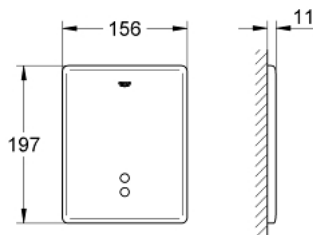

37 749 000 TECTRON SKATE INFRA-RED ELECTRONIC FOR URINAL

PRODUCT DESCRIPTION

- Colour: chrome
- set for final installation
- concealed installation
- CE approved
- infra-red control
- transformer with supply voltage 230 V AC
- 50 Hz, 3.2 VA
- adjustable flow time
- 24 h flushing can be activated
- with function check lamps
- solenoid valve with dirt strainer
- front plate 156 x 197 mm
- without roughing-in set 37 006
- adjustable by infra-red control 36 206
- GROHE EcoJoy - less water, perfect flow
- GROHE LongLife finish