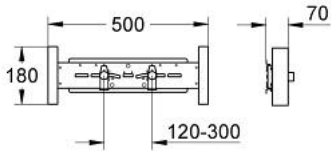

37 998 000 **RAPID SL FITTING SUPPORT FOR EXPOSED FITTINGS**

PRODUCT DESCRIPTION

- for studded walls
- for empty elements
- 2 noise protected fitting connections ½"
- fixing material

37 998 000 **RAPID SL FITTING SUPPORT FOR EXPOSED FITTINGS**

SPARE PARTS, August 2001 – now

1: Fitting connection (Spare part-nr. 42944000)