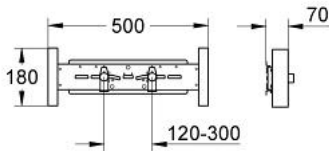

37 998 000 **RAPID SL FITTING SUPPORT FOR EXPOSED FITTINGS**

PRODUCT DESCRIPTION

- for studded walls
- for empty frames
- 2 noise protected fitting connections 1/2"
- fixing material

37 998 000 **RAPID SL FITTING SUPPORT FOR EXPOSED FITTINGS**

SPARE PARTS, 8月 2001 – now

1: Fitting connection (Spare part-nr. 42944000)