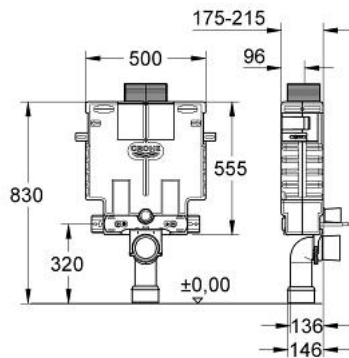

38 415 000 UNISET FOR WC

PRODUCT DESCRIPTION

- with flushing cistern 6 - 9 l
- 0.82 m installation height
- front or top actuation
- sound-insulating EPS module for masonry-in
- rail adaptors for modular fixing
- for single or rail installation
- wall rail with fixing accessories for single installation
- 2 WC fixing bolts
- distance of fixing bolts 180/230 mm
- fixing device for ceramic
- outlet bend Ø 80 mm
- depth adjustable
- inlet and outlet connecting set
- flushing cistern 6 - 9 l
- pneumatic discharge valve offering 3 modes of operation: dual flush or start/stop or single flush
- water supply from left/right or top
- low noise (group I acc. to German Noise Specification)
- insulated against condensation
- 1/2" water supply connection
- angle valve 1/2"
- shortable inspection shaft including protection during construction phase
- without flush plate/actuation
- GROHE EcoJoy - Less water, perfect flow