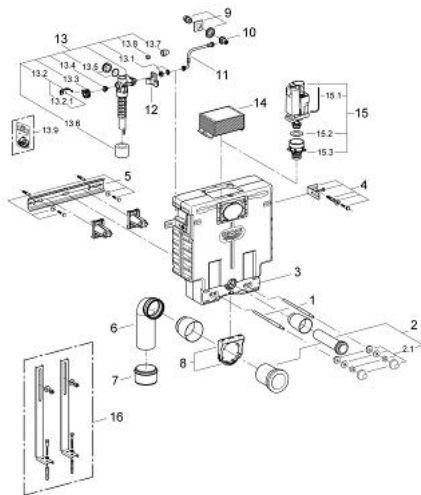

38 415 000 UNISET FOR WC

SPARE PARTS, 4月 2008 – now

- 1: Threaded bolt (Spare part-nr. 4276400M)
- 2: WC inlet and outlet connecting set (Spare part-nr. 37311K00)
- 2.1: Basin fastening (Spare part-nr. 43511SH0)
- 2.2: Connector (Spare part-nr. 37119000)
- 3: Cover cap (Spare part-nr. 43915000)
- 4: Fastening set, complete, 2 pcs. (Spare part-nr. 4276300M)
- 5: Rail (Spare part-nr. 43931000)
- 6: PP-outlet bend Ø 90 mm (Spare part-nr. 42327000)
- 7: Reducer (Spare part-nr. 42242000)
- 8: Support for outlet bend (Spare part-nr. 42243000)
- 9: Water supply (Spare part-nr. 42234000)
- 10: Angle valve (Spare part-nr. 42235000)
- 11: Overflow Sleeve (Spare part-nr. 43325000)
- 11.1: Sealing washer (Spare part-nr. 0319100M)
- 12: Support device (Spare part-nr. 42195000)
- 13: Filling valve (Spare part-nr. 37095000)
- 13.1: Lever (Spare part-nr. 43734000)
- 13.1.1: Seal (Spare part-nr. 4377000M)
- 13.2: Valve head (Spare part-nr. 43536000)
- 13.3: Membrane (Spare part-nr. 4375800M)
- 13.4: Screw cap (Spare part-nr. 43735000)
- 13.5: Valve float, 5 pcs. (Spare part-nr. 4379100M)
- 13.6: Set of seals (Spare part-nr. 43722000)*
- 14: Inspection shaft for flushing cistern (Spare part-nr. 42326000)
- 15: Discharge valve AV1 complete (Spare part-nr. 42314000)
- 15.1: Pneumatic hose (Spare part-nr. 42319000)
- 15.2: Seal (Spare part-nr. 42310000)
- 15.3: Valve seat for GD2 (Spare part-nr. 42315000)
- 16: Support feet (Spare part-nr. 37304000)*

* Optional accessories