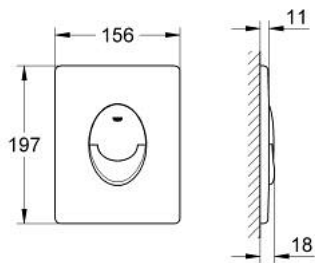

## 38 505 P00 SKATE AIR FLUSH PLATE

### PRODUCT DESCRIPTION

- Colour: matt chrome
- for dual flush or start & stop actuation
- for pneumatic discharge valve AV1
- vertical installation
- 156 x 197 mm
- material: ABS
- GROHE LongLife finish
- for combination with Rapid SL and Uniset with GD 2 cistern
- for use with Rapid SLX please order shaft 66 791 000 (sold separately)

### SPARE PARTS, March 2013 – now

- 1: Screw dia. 4x52 mm (Spare part-nr. 6636200M)
- 2: Frame (Spare part-nr. 43207000)
- 3: Fixing set (Spare part-nr. 4308500M)\*
- 4: Fixing set (Spare part-nr. 4215800M)\*