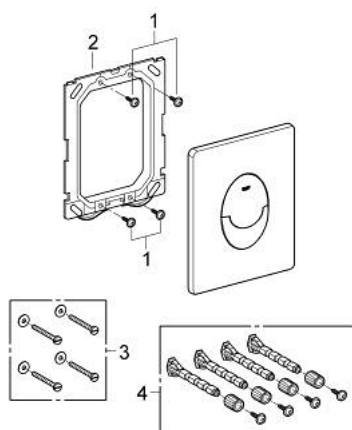

## 38 505 P00 SKATE AIR FLUSH PLATE

### PRODUCT DESCRIPTION

- Colour: matt chrome
- for dual flush or start & stop actuation
- for pneumatic discharge valve AV1
- vertical installation
- 156 x 197 mm
- material: ABS
- GROHE LongLife finish
- for combination with Rapid SL and Uniset with GD 2 cistern
- for use with Rapid SLX please order shaft 66 791 000 (sold separately)

### SPARE PARTS, March 2013 – now

- 1: Screw dia. 4x52 mm (Spare part-nr. 6636200M)
- 2: Frame (Spare part-nr. 43207000)
- 3: Fixing set (Spare part-nr. 4308500M)\*
- 4: Fixing set (Spare part-nr. 4215800M)\*