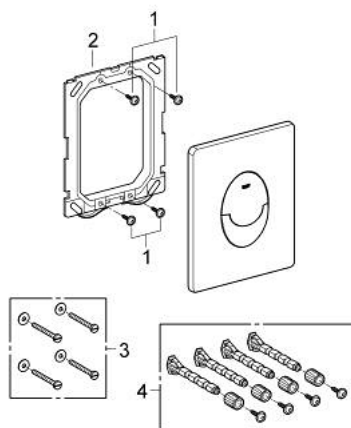

38 505 P00 SKATE AIR FLUSH PLATE

PRODUCT DESCRIPTION

- Colour: matt chrome
- for dual flush or start & stop actuation
- for pneumatic discharge valve AV1
- vertical installation
- 156 x 197 mm
- material: ABS
- GROHE LongLife finish
- for combination with Rapid SL and Uniset with GD 2 cistern
- for use with Rapid SLX please order shaft 66 791 000 (sold separately)

38 505 P00 SKATE AIR FLUSH PLATE

SPARE PARTS, 3月 2013 – now

- 1: Screw (Spare part-nr. 6636200M)
- 2: Mounting frame (Spare part-nr. 43207000)
- 3: Fixing set (Spare part-nr. 4308500M)*
- 4: Fixing set (Spare part-nr. 4215800M)*