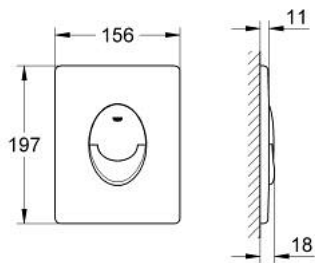

38 505 P00 SKATE AIR FLUSH PLATE

PRODUCT DESCRIPTION

- Colour: matt chrome
- for dual flush or start & stop actuation
- for pneumatic discharge valve AV1
- vertical installation
- 156 x 197 mm
- material: ABS
- GROHE LongLife finish
- for combination with Rapid SL and Uniset with GD 2 cistern
- for use with Rapid SLX please order shaft 66 791 000 (sold separately)

38 505 P00 SKATE AIR FLUSH PLATE

SPARE PARTS, 3月 2013 – now

- 1: Screw (Spare part-nr. 6636200M)
- 2: Mounting frame (Spare part-nr. 43207000)
- 3: Fixing set (Spare part-nr. 4308500M)*
- 4: Fixing set (Spare part-nr. 4215800M)*