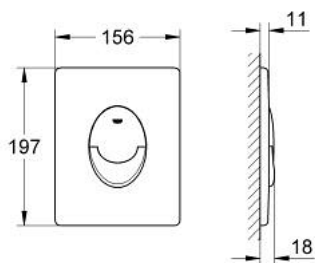

## 38 505 SH0 SKATE AIR FLUSH PLATE

### PRODUCT DESCRIPTION

- Colour: alpine white
- for dual flush or start & stop actuation
- for pneumatic discharge valve AV1
- vertical installation
- 156 x 197 mm
- material: ABS
- GROHE LongLife finish
- GROHE EcoJoy - less water, perfect flow
- for combination with Rapid SL and Uniset with GD 2 cistern
- for use with Rapid SLX please order shaft 66 791 000 (sold separately)

### SPARE PARTS, March 2013 – now

1: Screw dia. 4x52 mm (Spare part-nr. 6636200M)

2: Frame (Spare part-nr. 43207000)

3: Fixing set (Spare part-nr. 4308500M)\*

4: Fixing set (Spare part-nr. 4215800M)\*

\* Optional accessories