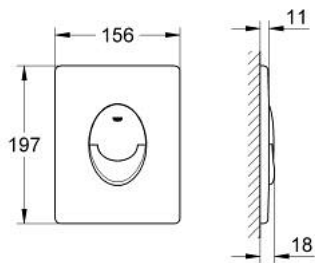

38 505 SH0 SKATE AIR FLUSH PLATE

PRODUCT DESCRIPTION

- Colour: alpine white
- for dual flush or start & stop actuation
- for pneumatic discharge valve AV1
- vertical installation
- 156 x 197 mm
- material: ABS
- GROHE LongLife finish
- for combination with Rapid SL and Uniset with GD 2 cistern
- for use with Rapid SLX please order shaft 66 791 000 (sold separately)

38 505 SH0 SKATE AIR FLUSH PLATE

SPARE PARTS, March 2013 – now

1: Screw dia. 4x52 mm (Spare part-nr. 6636200M)

2: Frame (Spare part-nr. 43207000)

3: Fixing set (Spare part-nr. 4308500M)*

4: Fixing set (Spare part-nr. 4215800M)*