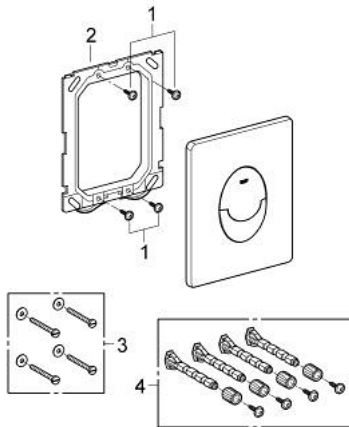

## 38 505 SH0 SKATE AIR FLUSH PLATE

### PRODUCT DESCRIPTION

- Colour: alpine white
- for dual flush or start & stop actuation
- for pneumatic discharge valve AV1
- vertical installation
- 156 x 197 mm
- material: ABS
- GROHE LongLife finish
- GROHE EcoJoy - less water, perfect flow
- for combination with Rapid SL and Uniset with GD 2 cistern
- for use with Rapid SLX please order shaft 66 791 000 (sold separately)

### SPARE PARTS, March 2013 – now

1: Screw dia. 4x52 mm (Spare part-nr. 6636200M)

2: Frame (Spare part-nr. 43207000)

3: Fixing set (Spare part-nr. 4308500M)\*

4: Fixing set (Spare part-nr. 4215800M)\*

\* Optional accessories