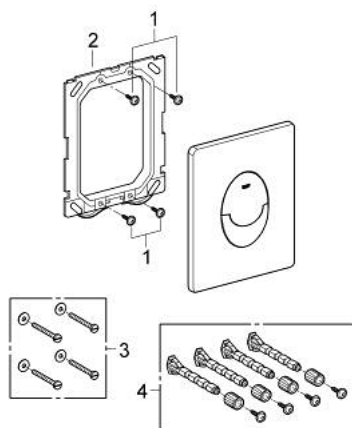

38 505 SH0 SKATE AIR FLUSH PLATE

PRODUCT DESCRIPTION

- Colour: alpine white
- for dual flush or start & stop actuation
- for pneumatic discharge valve AV1
- vertical installation
- 156 x 197 mm
- material: ABS
- GROHE LongLife finish
- for combination with Rapid SL and Uniset with GD 2 cistern
- for use with Rapid SLX please order shaft 66 791 000 (sold separately)

38 505 SH0 SKATE AIR FLUSH PLATE

SPARE PARTS, 3月 2013 – now

- 1: Screw (Spare part-nr. 6636200M)
- 2: Mounting frame (Spare part-nr. 43207000)
- 3: Fixing set (Spare part-nr. 4308500M)*
- 4: Fixing set (Spare part-nr. 4215800M)*