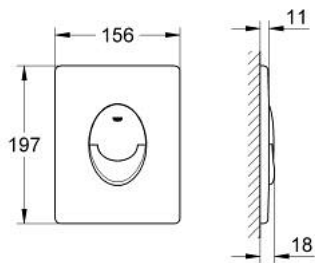

## 38 505 SH0 SKATE AIR FLUSH PLATE

### PRODUCT DESCRIPTION

- Colour: alpine white
- for dual flush or start & stop actuation
- for pneumatic discharge valve AV1
- vertical installation
- 156 x 197 mm
- material: ABS
- GROHE LongLife finish
- GROHE EcoJoy - Less water, perfect flow
- for combination with Rapid SL and Uniset with GD 2 cistern
- for use with Rapid SLX please order shaft 66 791 000 (sold separately)