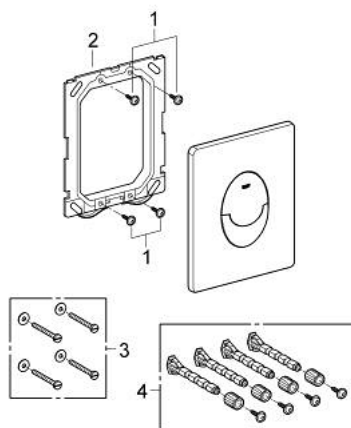

## 38 505 SH0 SKATE AIR FLUSH PLATE

### PRODUCT DESCRIPTION

- Colour: alpine white
- for dual flush or start & stop actuation
- for pneumatic discharge valve AV1
- vertical installation
- 156 x 197 mm
- material: ABS
- GROHE LongLife finish
- GROHE EcoJoy - Less water, perfect flow
- for combination with Rapid SL and Uniset with GD 2 cistern
- for use with Rapid SLX please order shaft 66 791 000 (sold separately)