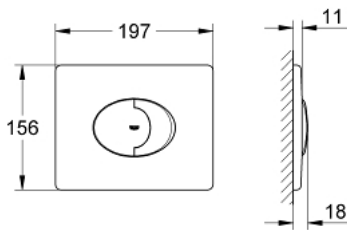

38 506 P00 SKATE AIR FLUSH PLATE

PRODUCT DESCRIPTION

- Colour: matt chrome
- for dual flush or start & stop actuation
- horizontal installation
- for pneumatic discharge valve AV1
- 156 x 197 mm
- material: ABS
- GROHE LongLife finish
- for combination with Rapid SL and Uniset with GD 2 cistern
- for use with Rapid SLX please order shaft 66 791 000 (sold separately)

38 506 P00 SKATE AIR FLUSH PLATE

SPARE PARTS, April 2013 – now

1: Screw dia. 4x52 mm (Spare part-nr. 6636200M)

2: Frame (Spare part-nr. 43207000)

3: Fixing set (Spare part-nr. 4308500M)*

4: Fixing set (Spare part-nr. 4215800M)*