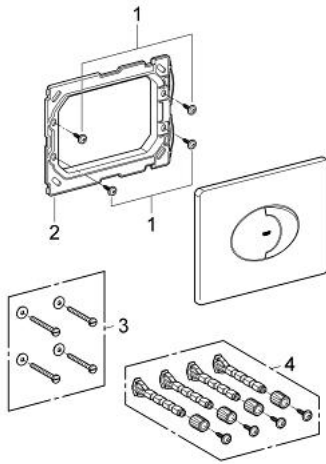

38 506 P00 SKATE AIR FLUSH PLATE

SPARE PARTS, 4月 2013 – now

1: Screw (Spare part-nr. 6636200M)

2: Mounting frame (Spare part-nr. 43207000)

3: Fixing set (Spare part-nr. 4308500M)*

4: Fixing set (Spare part-nr. 4215800M)*

* Optional accessories