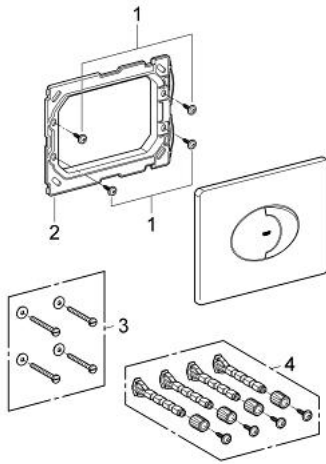

## 38 506 P00 **SKATE AIR FLUSH PLATE**

### PRODUCT DESCRIPTION

- Colour: matt chrome
- for dual flush or start & stop actuation
- horizontal installation
- for pneumatic discharge valve AV1
- 156 x 197 mm
- material: ABS
- GROHE EcoJoy - Less water, perfect flow
- GROHE LongLife finish
- for combination with Rapid SL and Uniset with GD 2 cistern
- for use with Rapid SLX please order shaft 66 791 000 (sold separately)

## 38 506 P00 SKATE AIR FLUSH PLATE