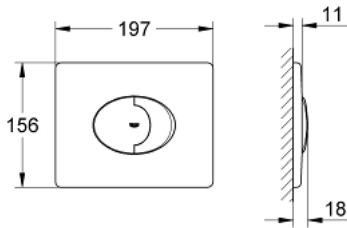

## 38 506 P00 **SKATE AIR FLUSH PLATE**

### PRODUCT DESCRIPTION

- Colour: matt chrome
- for dual flush or start & stop actuation
- horizontal installation
- for pneumatic discharge valve AV1
- 156 x 197 mm
- material: ABS
- GROHE EcoJoy - Less water, perfect flow
- GROHE LongLife finish
- for combination with Rapid SL and Uniset with GD 2 cistern
- for use with Rapid SLX please order shaft 66 791 000 (sold separately)