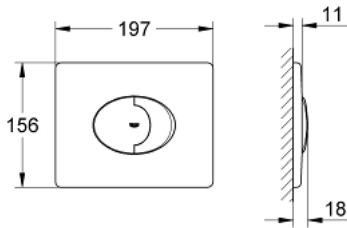

38 506 P00 **SKATE AIR FLUSH PLATE**

PRODUCT DESCRIPTION

- Colour: matt chrome
- for dual flush or start & stop actuation
- horizontal installation
- for pneumatic discharge valve AV1
- 156 x 197 mm
- material: ABS
- GROHE LongLife finish
- for combination with Rapid SL and Uniset with GD 2 cistern
- for use with Rapid SLX please order shaft 66 791 000 (sold separately)

38 506 P00 SKATE AIR FLUSH PLATE

SPARE PARTS, 4月 2013 – now

1: Screw (Spare part-nr. 6636200M)

2: Mounting frame (Spare part-nr. 43207000)

3: Fixing set (Spare part-nr. 4308500M)*

4: Fixing set (Spare part-nr. 4215800M)*