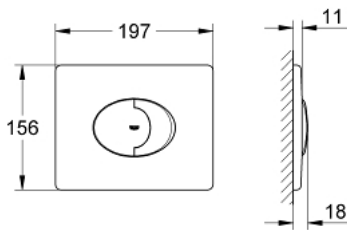

38 506 SH0 SKATE AIR FLUSH PLATE

PRODUCT DESCRIPTION

- Colour: alpine white
- for dual flush or start & stop actuation
- for pneumatic discharge valve AV1
- horizontal installation
- material: ABS
- 156 x 197 mm
- for combination with Rapid SL and Uniset with GD 2 cistern
- for use with Rapid SLX please order shaft 66 791 000 (sold separately)

38 506 SH0 SKATE AIR FLUSH PLATE

SPARE PARTS, April 2013 – now

- 1: Screw dia. 4x52 mm (Spare part-nr. 6636200M)
- 2: Frame (Spare part-nr. 43207000)
- 3: Fixing set (Spare part-nr. 4308500M)*
- 4: Fixing set (Spare part-nr. 4215800M)*