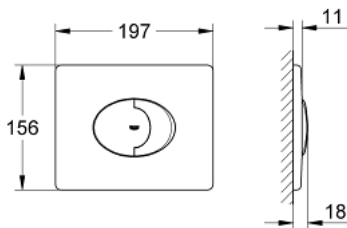

38 506 SH0 SKATE AIR FLUSH PLATE

PRODUCT DESCRIPTION

- Colour: alpine white
- for dual flush or start & stop actuation
- for pneumatic discharge valve AV1
- horizontal installation
- material: ABS
- 156 x 197 mm
- GROHE EcoJoy - less water, perfect flow
- for combination with Rapid SL and Uniset with GD 2 cistern
- for use with Rapid SLX please order shaft 66 791 000 (sold separately)

38 506 SH0 SKATE AIR FLUSH PLATE

SPARE PARTS, April 2013 – now

- 1: Screw dia. 4x52 mm (Spare part-nr. 6636200M)
- 2: Frame (Spare part-nr. 43207000)
- 3: Fixing set (Spare part-nr. 4308500M)*
- 4: Fixing set (Spare part-nr. 4215800M)*