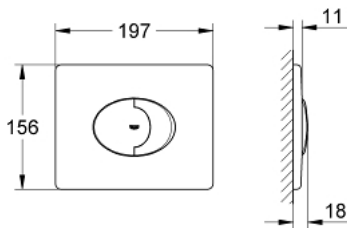

## 38 506 SH0 SKATE AIR FLUSH PLATE

### PRODUCT DESCRIPTION

- Colour: alpine white
- for dual flush or start & stop actuation
- for pneumatic discharge valve AV1
- horizontal installation
- material: ABS
- 156 x 197 mm
- GROHE EcoJoy - Less water, perfect flow
- for combination with Rapid SL and Uniset with GD 2 cistern
- for use with Rapid SLX please order shaft 66 791 000 (sold separately)