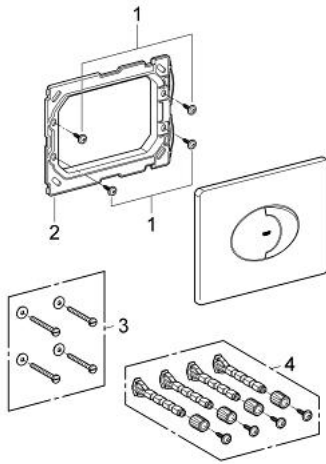

## 38 506 SH0 SKATE AIR FLUSH PLATE

### PRODUCT DESCRIPTION

- Colour: alpine white
- for dual flush or start & stop actuation
- for pneumatic discharge valve AV1
- horizontal installation
- material: ABS
- 156 x 197 mm
- GROHE EcoJoy - Less water, perfect flow
- for combination with Rapid SL and Uniset with GD 2 cistern
- for use with Rapid SLX please order shaft 66 791 000 (sold separately)