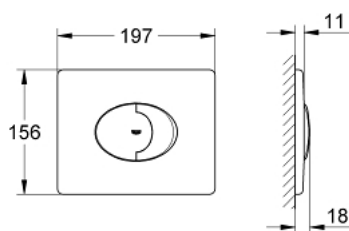

## 38 506 SH0 SKATE AIR FLUSH PLATE

### PRODUCT DESCRIPTION

- Colour: alpine white
- for dual flush or start & stop actuation
- for pneumatic discharge valve AV1
- horizontal installation
- material: ABS
- 156 x 197 mm
- for combination with Rapid SL and Uniset with GD 2 cistern
- for use with Rapid SLX please order shaft 66 791 000 (sold separately)