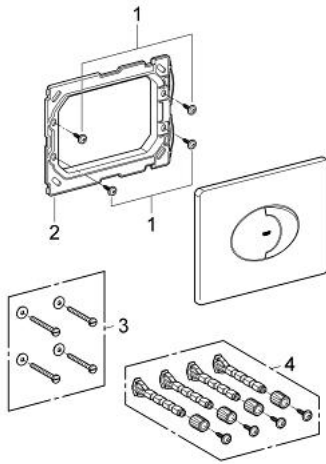

## 38 506 SH0 SKATE AIR FLUSH PLATE

### PRODUCT DESCRIPTION

- Colour: alpine white
- for dual flush or start & stop actuation
- for pneumatic discharge valve AV1
- horizontal installation
- material: ABS
- 156 x 197 mm
- for combination with Rapid SL and Uniset with GD 2 cistern
- for use with Rapid SLX please order shaft 66 791 000 (sold separately)