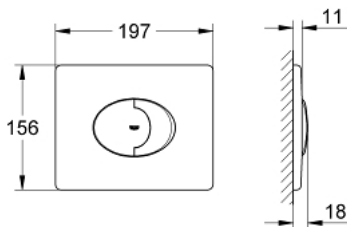

38 506 SP0 SKATE AIR FLUSH PLATE

PRODUCT DESCRIPTION

- for dual flush or start & stop actuation
- for pneumatic discharge valve
- horizontal installation
- 156 x 197 mm
- material: ABS

38 506 SP0 **SKATE AIR FLUSH PLATE**