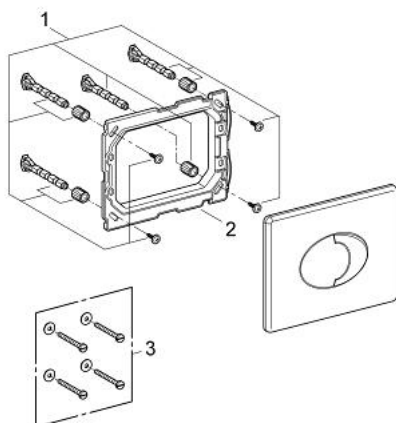

38 506 SP0 SKATE AIR FLUSH PLATE

PRODUCT DESCRIPTION

- for dual flush or start & stop actuation
- for pneumatic discharge valve
- horizontal installation
- 156 x 197 mm
- material: ABS

38 506 SP0 **SKATE AIR FLUSH PLATE**

SPARE PARTS, June 2003 – now

1: Fixing set (Spare part-nr. 4215800M)

2: Frame (Spare part-nr. 43207000)

3: Fixing set (Spare part-nr. 4308500M)*

* Optional accessories