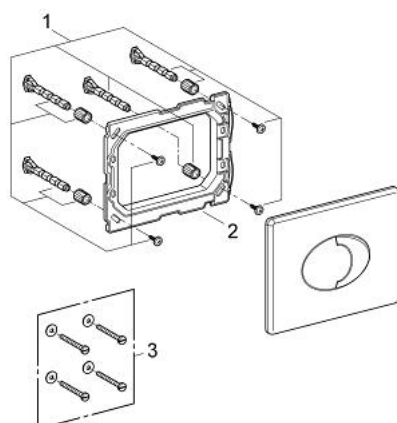

## 38 506 SP0 SKATE AIR FLUSH PLATE

### PRODUCT DESCRIPTION

- for dual flush or start & stop actuation
- for pneumatic discharge valve
- horizontal installation
- 156 x 197 mm
- material: ABS
- GROHE EcoJoy - less water, perfect flow

## 38 506 SP0 **SKATE AIR FLUSH PLATE**