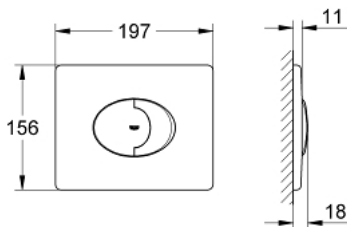

## 38 506 SP0 SKATE AIR FLUSH PLATE

### PRODUCT DESCRIPTION

- for dual flush or start & stop actuation
- for pneumatic discharge valve
- horizontal installation
- 156 x 197 mm
- material: ABS
- GROHE EcoJoy - less water, perfect flow

## 38 506 SP0 **SKATE AIR FLUSH PLATE**