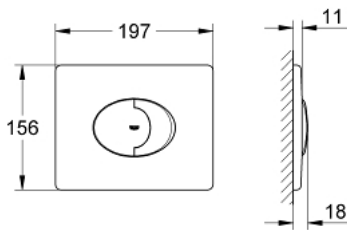

## 38 506 SP0 SKATE AIR FLUSH PLATE

### PRODUCT DESCRIPTION

- for dual flush or start & stop actuation
- for pneumatic discharge valve
- horizontal installation
- 156 x 197 mm
- material: ABS