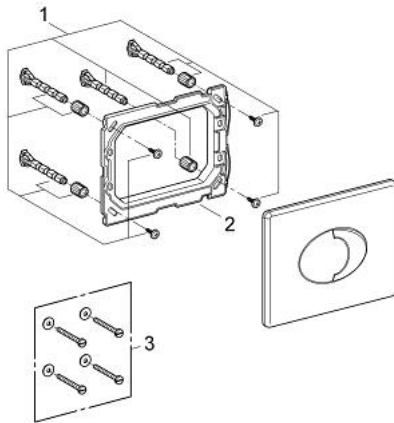

## 38 506 SP0 SKATE AIR FLUSH PLATE

### PRODUCT DESCRIPTION

- for dual flush or start & stop actuation
- for pneumatic discharge valve
- horizontal installation
- 156 x 197 mm
- material: ABS

## 38 506 SP0 **SKATE AIR FLUSH PLATE**