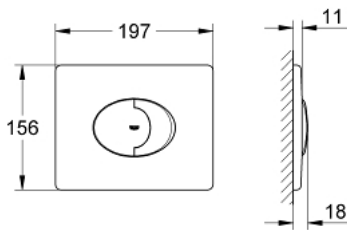

## 38 506 SP0 SKATE AIR FLUSH PLATE

### PRODUCT DESCRIPTION

- for dual flush or start & stop actuation
- for pneumatic discharge valve
- horizontal installation
- 156 x 197 mm
- material: ABS

## 38 506 SP0 **SKATE AIR FLUSH PLATE**