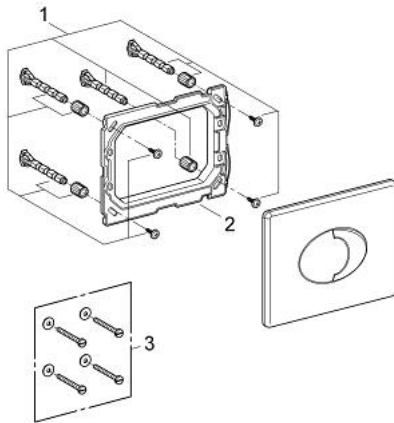

## 38 506 SP0 SKATE AIR FLUSH PLATE

### PRODUCT DESCRIPTION

- for dual flush or start & stop actuation
- for pneumatic discharge valve
- horizontal installation
- 156 x 197 mm
- material: ABS