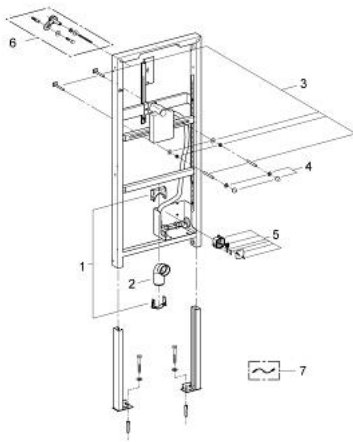

38 511 000 **RAPID SL FOR URINAL**

PRODUCT DESCRIPTION

- with roughing-in set for radar electronic
- 1.20 m installation height
- for on-the-wall installations or studded walls
- powder coated steel frame, self-supporting
- for dry-cladding, completely pre-assembled
- height adjustable fitting connections
- quick adjustment, lockable
- fixing material
- TÜV approved
- HT-outlet bend Ø 50 mm
- inlet connection and inlet connecting set
- fixing bolts M8, with fixing device for ceramic
- box for concealed installation including roughing-in box
- water group with stop valve and flush elbow
- without accessories for on-the-wall installation
- without installation set for radar electronic
- without tiling set
- preadjusted for urinal bowl Aller

38 511 000 **RAPID SL FOR URINAL**

SPARE PARTS, 4月 2008 – now

- 1: Holder for outlet elbow (Spare part-nr. 42236000)
 - 2: Outlet elbow 2" (Spare part-nr. 42943000)
 - 2.1: Holder for outlet elbow (Spare part-nr. 42236000)
 - 3: Threaded bolt (Spare part-nr. 43078000)
 - 4: Fixation (Spare part-nr. 4307500M)
 - 5: Transformer connecting box (Spare part-nr. 42279000)
 - 6: Wall brackets (Spare part-nr. 3855800M)*
 - 7: Extension cable (Spare part-nr. 36157000)*
- * Optional accessories