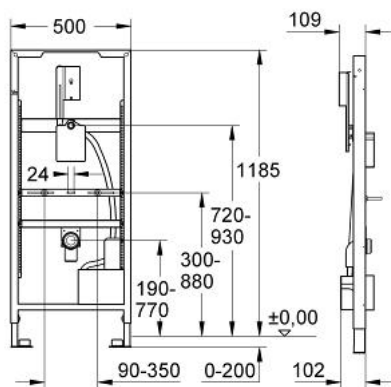

38 511 000 **RAPID SL FOR URINAL**

PRODUCT DESCRIPTION

- with roughing-in set for radar electronic
- 1.20 m installation height
- for on-the-wall installations or studded walls
- powder coated steel frame, self-supporting
- for dry-cladding, completely pre-assembled
- height adjustable fitting connections
- quick adjustment, lockable
- fixing material
- TÜV approved
- HT-outlet bend Ø 50 mm
- inlet connection and inlet connecting set
- fixing bolts M8, with fixing device for ceramic
- box for concealed installation including roughing-in box
- water group with stop valve and flush elbow
- without accessories for on-the-wall installation
- without installation set for radar electronic
- without tiling set
- preadjusted for urinal bowl Aller

38 511 000 **RAPID SL FOR URINAL**

SPARE PARTS, 4月 2008 – now

- 1: Holder for outlet elbow (Spare part-nr. 42236000)
 - 2: Outlet elbow 2" (Spare part-nr. 42943000)
 - 2.1: Holder for outlet elbow (Spare part-nr. 42236000)
 - 3: Threaded bolt (Spare part-nr. 43078000)
 - 4: Fixation (Spare part-nr. 4307500M)
 - 5: Transformer connecting box (Spare part-nr. 42279000)
 - 6: Wall brackets (Spare part-nr. 3855800M)*
 - 7: Extension cable (Spare part-nr. 36157000)*
- * Optional accessories