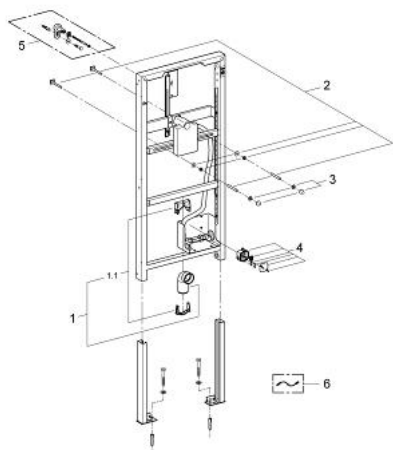

38 511 001 **RAPID SL FOR URINAL**

PRODUCT DESCRIPTION

- with roughing-in set for radar electronic
- 1.13 and 1.30 m installation height
- for on-the-wall installations or studded walls
- powder coated steel frame, self-supporting
- for dry-cladding, completely pre-assembled
- height adjustable fitting connections
- quick adjustment, lockable
- TÜV approved
- fixing material
- HT-outlet bend \varnothing 50 mm
- inlet connection and inlet connecting set
- fixing bolts M8, with fixing device for ceramic
- box for concealed installation including roughing-in box
- water group with stop valve and flush elbow
- without accessories for on-the-wall installation
- without installation set for radar electronic
- without tiling set

38 511 001 **RAPID SL FOR URINAL**

SPARE PARTS, 3月 2011 – now

- 1: Outlet elbow 2" (Spare part-nr. 42943000)
 - 1.1: Holder for outlet elbow (Spare part-nr. 42236000)
 - 2: Threaded bolt (Spare part-nr. 43078000)
 - 3: Fixation (Spare part-nr. 4307500M)
 - 4: Transformer connecting box (Spare part-nr. 42279000)
 - 5: Wall brackets (Spare part-nr. 3855800M)*
 - 6: Extension cable (Spare part-nr. 36157000)*
- * Optional accessories