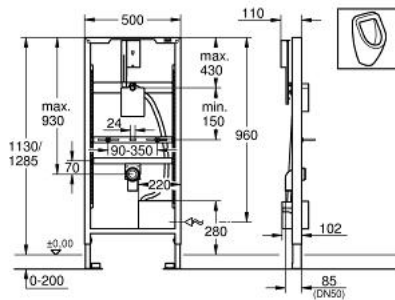

38 511 001 **RAPID SL FOR URINAL**

PRODUCT DESCRIPTION

- with roughing-in set for radar electronic
- 1.13 and 1.30 m installation height
- for on-the-wall installations or studded walls
- powder coated steel frame, self-supporting
- for dry-cladding, completely pre-assembled
- height adjustable fitting connections
- quick adjustment, lockable
- TÜV approved
- fixing material
- HT-outlet bend \varnothing 50 mm
- inlet connection and inlet connecting set
- fixing bolts M8, with fixing device for ceramic
- box for concealed installation including roughing-in box
- water group with stop valve and flush elbow
- without accessories for on-the-wall installation
- without installation set for radar electronic
- without tiling set

38 511 001 **RAPID SL FOR URINAL**

SPARE PARTS, 3月 2011 – now

- 1: Outlet elbow 2" (Spare part-nr. 42943000)
 - 1.1: Holder for outlet elbow (Spare part-nr. 42236000)
 - 2: Threaded bolt (Spare part-nr. 43078000)
 - 3: Fixation (Spare part-nr. 4307500M)
 - 4: Transformer connecting box (Spare part-nr. 42279000)
 - 5: Wall brackets (Spare part-nr. 3855800M)*
 - 6: Extension cable (Spare part-nr. 36157000)*
- * Optional accessories