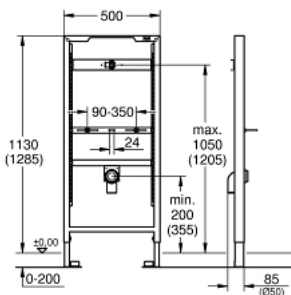

38 517 001 **RAPID SL ELEMENT FOR URINAL WITHOUT FITTING**

PRODUCT DESCRIPTION

- 1.13 and 1.30 m installation height
- for manual / electronic actuation
- for exposed fittings
- for on-the-wall installations or studded walls
- powder coated steel frame, self-supporting
- for dry-cladding, completely pre-assembled
- height adjustable fitting connections
- quick adjustment, lockable
- fixing material
- TÜV approved
- HT-outlet bend \varnothing 50 mm
- fixing bolts M8, with fixing device for ceramic
- inlet connection and inlet connecting set
- for on-the-wall installation please order wall brackets 38 558 00M (sold separately)

38 517 001 **RAPID SL ELEMENT FOR URINAL WITHOUT FITTING**

SPARE PARTS, 3月 2011 – now

1: Outlet elbow 2" (Spare part-nr. 42943000)

1.1: Holder for outlet elbow (Spare part-nr. 42236000)

2: Threaded bolt (Spare part-nr. 43078000)