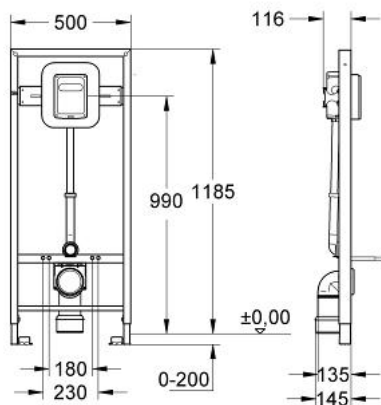

38 519 000 **RAPID SL** **FOR WALL-HUNG WC**

PRODUCT DESCRIPTION

- with flush valve 6 - 9 l
- for manual / electronic actuation
- 1.20 m installation height
- for on-the-wall installations or studed walls
- steel frame with foil coating/hot galvanized,self-supporting
- for dry-cladding, completely pre-assembled
- quick adjustment, lockable
- fixing material
- TÜV approved
- 2 WC fixing bolts
- distance of fixing bolts 180/230 mm
- outlet bend \varnothing 80 mm
- depth adjustable
- reducer \varnothing 80/100 mm
- inlet and outlet connecting set
- manual/electronic actuation
- adjustable
- low noise (group I acc. to German Noise Specification)
- $\frac{3}{4}$ "
- stop valve
- 6 - 9 l adjustable
- flush bend
- flow rate adjustment
- without accessories for on-the-wall installation
- without wall plate/actuation
- GROHE EcoJoy - less water, perfect flow

38 519 000 **RAPID SL** **FOR WALL-HUNG WC**

SPARE PARTS, April 2008 – now

- 1: Threaded bolt (Spare part-nr. 4276400M)
- 2: WC inlet and outlet connecting set (Spare part-nr. 37311K00)
- 2.1: Basin fastening (Spare part-nr. 43511SH0)
- 2.2: Connector (Spare part-nr. 37119000)
- 3: Flush valve for WC (Spare part-nr. 37153000)
- 4: PP-outlet bend Ø 90 mm (Spare part-nr. 42327000)
- 5: 4" Outlet Adaptor F Rapid Sl (Spare part-nr. 42242000)
- 6: Support for outlet bend (Spare part-nr. 42243000)
- 7: Set for noise protection (Spare part-nr. 37131000)*
- 8: Wall union (Spare part-nr. 3855800M)*