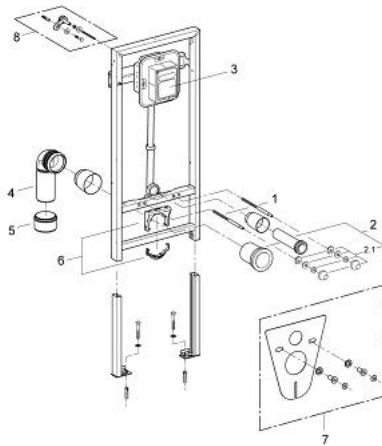

38 519 000 **RAPID SL** **FOR WALL-HUNG WC**

PRODUCT DESCRIPTION

- with flush valve 6 - 9 l
- for manual / electronic actuation
- 1.20 m installation height
- for on-the-wall installations or studed walls
- steel frame with foil coating/hot galvanized,self-supporting
- for dry-cladding, completely pre-assembled
- quick adjustment, lockable
- fixing material
- TÜV approved
- 2 WC fixing bolts
- distance of fixing bolts 180/230 mm
- outlet bend \varnothing 80 mm
- depth adjustable
- reducer \varnothing 80/100 mm
- inlet and outlet connecting set
- manual/electronic actuation
- adjustable
- low noise (group I acc. to German Noise Specification)
- $\frac{3}{4}$ "
- stop valve
- 6 - 9 l adjustable
- flush bend
- flow rate adjustment
- without accessories for on-the-wall installation
- without wall plate/actuation
- GROHE EcoJoy - less water, perfect flow

38 519 000 **RAPID SL** **FOR WALL-HUNG WC**

SPARE PARTS, April 2008 – now

- 1: Threaded bolt (Spare part-nr. 4276400M)
- 2: WC inlet and outlet connecting set (Spare part-nr. 37311K00)
- 2.1: Basin fastening (Spare part-nr. 43511SH0)
- 2.2: Connector (Spare part-nr. 37119000)
- 3: Flush valve for WC (Spare part-nr. 37153000)
- 4: PP-outlet bend Ø 90 mm (Spare part-nr. 42327000)
- 5: 4" Outlet Adaptor F Rapid Sl (Spare part-nr. 42242000)
- 6: Support for outlet bend (Spare part-nr. 42243000)
- 7: Set for noise protection (Spare part-nr. 37131000)*
- 8: Wall union (Spare part-nr. 3855800M)*