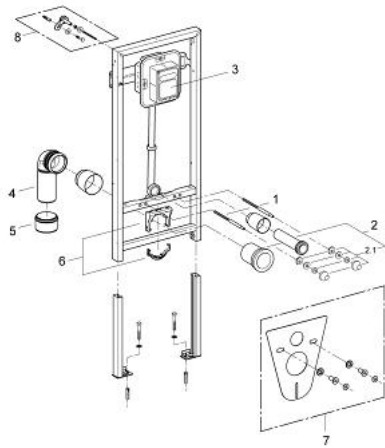

### PRODUCT DESCRIPTION

- with flush valve 6 - 9 l
- for manual / electronic actuation
- 1.20 m installation height
- for on-the-wall installations or studded walls
- steel frame with foil coating/hot galvanized, self-supporting
- for dry-cladding, completely pre-assembled
- quick adjustment, lockable
- fixing material
- TÜV approved
- 2 WC fixing bolts
- distance of fixing bolts 180/230 mm
- outlet bend Ø 80 mm
- depth adjustable
- reducer Ø 80/100 mm
- inlet and outlet connecting set
- manual/electronic actuation
- adjustable
- low noise (group I acc. to German Noise Specification)
- 3/4"
- stop valve
- 6 - 9 l adjustable
- flush bend
- flow rate adjustment
- without accessories for on-the-wall installation
- without flush plate/actuation
- GROHE EcoJoy - Less water, perfect flow

### **SPARE PARTS**, 4月 2008 – now

- 1: Threaded bolt (Spare part-nr. 4276400M)
- 2: WC inlet and outlet connecting set (Spare part-nr. 37311K00)
- 2.1: Basin fastening (Spare part-nr. 43511SH0)
- 2.2: Connector (Spare part-nr. 37119000)
- 3: Flush valve for WC (Spare part-nr. 37153000)
- 4: PP-outlet bend Ø 90 mm (Spare part-nr. 42327000)
- 5: Reducer (Spare part-nr. 42242000)
- 6: Support for outlet bend (Spare part-nr. 42243000)
- 7: Set for noise protection (Spare part-nr. 37131000)\*
- 8: Wall brackets (Spare part-nr. 3855800M)\*