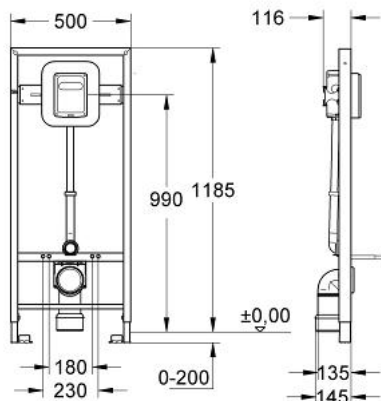

### PRODUCT DESCRIPTION

- with flush valve 6 - 9 l
- for manual / electronic actuation
- 1.20 m installation height
- for on-the-wall installations or studded walls
- steel frame with foil coating/hot galvanized, self-supporting
- for dry-cladding, completely pre-assembled
- quick adjustment, lockable
- fixing material
- TÜV approved
- 2 WC fixing bolts
- distance of fixing bolts 180/230 mm
- outlet bend Ø 80 mm
- depth adjustable
- reducer Ø 80/100 mm
- inlet and outlet connecting set
- manual/electronic actuation
- adjustable
- low noise (group I acc. to German Noise Specification)
- 3/4"
- stop valve
- 6 - 9 l adjustable
- flush bend
- flow rate adjustment
- without accessories for on-the-wall installation
- without flush plate/actuation
- GROHE EcoJoy - Less water, perfect flow

### **SPARE PARTS**, 4月 2008 – now

- 1: Threaded bolt (Spare part-nr. 4276400M)
- 2: WC inlet and outlet connecting set (Spare part-nr. 37311K00)
- 2.1: Basin fastening (Spare part-nr. 43511SH0)
- 2.2: Connector (Spare part-nr. 37119000)
- 3: Flush valve for WC (Spare part-nr. 37153000)
- 4: PP-outlet bend Ø 90 mm (Spare part-nr. 42327000)
- 5: Reducer (Spare part-nr. 42242000)
- 6: Support for outlet bend (Spare part-nr. 42243000)
- 7: Set for noise protection (Spare part-nr. 37131000)\*
- 8: Wall brackets (Spare part-nr. 3855800M)\*