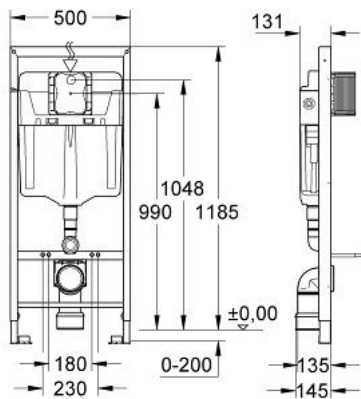

38 528 000 **RAPID SL FOR WC**

PRODUCT DESCRIPTION

- flushing cistern GD 2, 6 - 9 l
- 1.20 m installation height
- for on-the-wall installations or studded walls
- powder coated steel frame, self-supporting
- for dry-cladding, completely pre-assembled
- with fixed connections
- quick adjustment, lockable
- fixing material
- TÜV approved
- 2 WC fixing bolts
- fixing device for ceramic
- distance of fixing bolts 180/230 mm
- outlet bend Ø 80 mm
- depth adjustable
- reducer Ø 80/100 mm
- inlet and outlet connecting set
- pneumatic discharge valve offering 3 modes of operation: dual flush or start/stop or single flush
- water supply from left/right/back or top
- low noise (group I acc. to German Noise Specification)
- insulated against condensation
- 1/2" water supply connection including integrated angle valve and push fit flexible hose union
- shortable inspection shaft including protection during construction phase
- vertical or horizontal installation
- without accessories for on-the-wall installation
- without flush plate/actuation
- GROHE EcoJoy - Less water, perfect flow