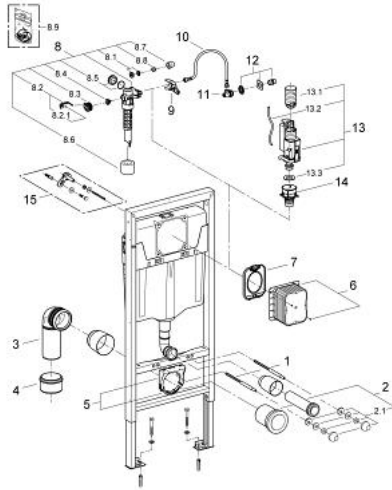

38 528 000 **RAPID SL FOR WC**

SPARE PARTS, 4月 2008 – now

- 1: Threaded bolt (Spare part-nr. 4276400M)
- 2: WC inlet and outlet connecting set (Spare part-nr. 37311K00)
- 2.1: Basin fastening (Spare part-nr. 43511SH0)
- 2.2: Connector (Spare part-nr. 37119000)
- 3: PP-outlet bend Ø 90 mm (Spare part-nr. 42327000)
- 4: Reducer (Spare part-nr. 42242000)
- 5: Support for outlet bend (Spare part-nr. 42243000)
- 6: Inspection shaft for GD2 in Rapid SL (Spare part-nr. 42324000)
- 7: Protective plate (Spare part-nr. 42231000)
- 8: Filling valve (Spare part-nr. 37095000)
- 8.1: Lever (Spare part-nr. 43734000)
- 8.1.1: Seal (Spare part-nr. 4377000M)
- 8.2: Valve head (Spare part-nr. 43536000)
- 8.3: Membrane (Spare part-nr. 4375800M)
- 8.4: Screw cap (Spare part-nr. 43735000)
- 8.5: Valve float, 5 pcs. (Spare part-nr. 4379100M)
- 8.6: Set of seals (Spare part-nr. 43722000)*
- 9: Support device (Spare part-nr. 42246000)
- 10: Connecting hose (Spare part-nr. 42233000)
- 10.1: Sealing washer (Spare part-nr. 0319100M)
- 11: Angle valve (Spare part-nr. 42235000)
- 12: Water supply (Spare part-nr. 42234000)
- 13: Dual Flush discharge valve AV1 (Spare part-nr. 42320000)
- 13.1: Extension for overflow pipe (Spare part-nr. 42313000)
- 13.2: Pneumatic hose (Spare part-nr. 42319000)
- 13.3: Seal (Spare part-nr. 42310000)
- 14: Valve seat for GD2 (Spare part-nr. 42315000)
- 15: Wall brackets (Spare part-nr. 3855800M)*

* Optional accessories