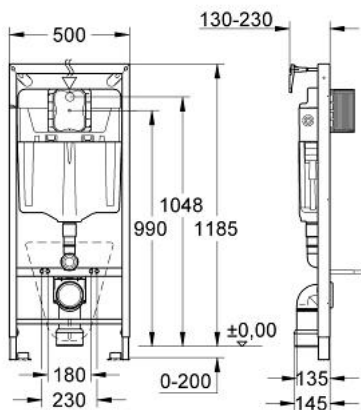

38 539 000 RAPID SL FOR WALL-HUNG WC

PRODUCT DESCRIPTION

- Colour: chrome
- flushing cistern GD 2, 6 - 9 l
- 1.20 m installation height
- for on-the-wall installations or studed walls
- powder coated steel frame, self-supporting
- for dry-cladding, completely pre-assembled
- with fixed connections
- quick adjustment, lockable
- fixing material
- TÜV approved
- 2 WC fixing bolts
- fixing device for ceramic
- distance of fixing bolts 180/230 mm
- depth adjustable
- outlet bend \varnothing 80 mm
- reducer \varnothing 80/100 mm
- inlet and outlet connecting set
- pneumatic discharge valve offering 3 modes of operation: dual flush or start/stop or single flush
- water supply from left/right/back or top
- low noise (group I acc. to German Noise Specification)
- insulated against condensation
- $\frac{1}{2}$ " water supply connection including integrated angle valve and push fit flexible hose union
- inspection shaft with protecting block
- vertical and horizontal installation
- without wall plate/actuation
- GROHE EcoJoy - less water, perfect flow
- accessories for on-the-wall installation