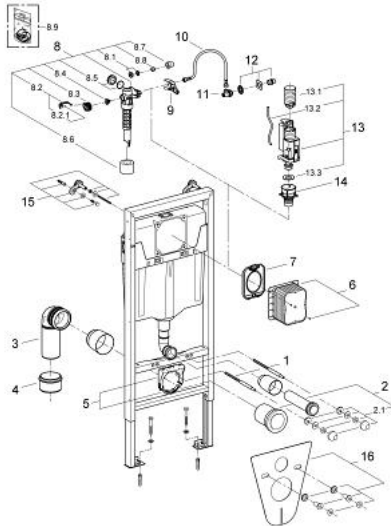

38 539 000 RAPID SL FOR WALL-HUNG WC

SPARE PARTS, April 2008 – now

- 1: Threaded bolt (Spare part-nr. 4276400M)
- 2: WC inlet and outlet connecting set (Spare part-nr. 37311K00)
- 2.1: Basin fastening (Spare part-nr. 43511SH0)
- 2.2: Connector (Spare part-nr. 37119000)
- 3: PP-outlet bend Ø 90 mm (Spare part-nr. 42327000)
- 4: 4" Outlet Adaptor F Rapid Sl (Spare part-nr. 42242000)
- 5: Support for outlet bend (Spare part-nr. 42243000)
- 6: inspection shaft.for GD2 in Rapid SL (Spare part-nr. 42324000)
- 7: Protective plate (Spare part-nr. 42231000)
- 8: Filling valve (Spare part-nr. 37095000)
- 8.1: Lever (Spare part-nr. 43734000)
- 8.1.1: Ball seal dia. 9x6.8 mm (Spare part-nr. 4377000M)
- 8.2: Valve head (Spare part-nr. 43536000)
- 8.3: Membrane (Spare part-nr. 4375800M)
- 8.4: Screw cap (Spare part-nr. 43735000)
- 8.5: Valve float, 5 pcs. (Spare part-nr. 4379100M)
- 8.6: Repl. kit f. seal (Spare part-nr. 43722000)*
- 9: Support device (Spare part-nr. 42246000)
- 10: Tube (Spare part-nr. 42233000)
- 10.1: Seat washer (Spare part-nr. 0319100M)
- 11: Service valve (Spare part-nr. 42235000)
- 12: Water supply (Spare part-nr. 42234000)
- 13: AV1 complete wiht pipe extension (Spare part-nr. 42320000)
- 13.1: Extension for overflow pipe (Spare part-nr. 42313000)
- 13.2: pneumatic hose (Spare part-nr. 42319000)
- 13.3: Ball seal dia. 9x6.8 mm (Spare part-nr. 42310000)
- 14: Valve seat for GD2 (Spare part-nr. 42315000)
- 15: Wall union (Spare part-nr. 3855800M)
- 16: Set for noise protection (Spare part-nr. 37131000)

* Optional accessories