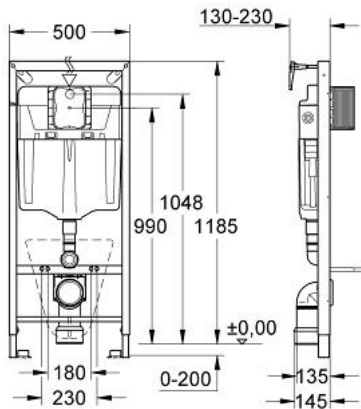

### PRODUCT DESCRIPTION

- Colour: chrome
- flushing cistern GD 2, 6 - 9 l
- 1.20 m installation height
- for on-the-wall installations or studded walls
- powder coated steel frame, self-supporting
- for dry-cladding, completely pre-assembled
- with fixed connections
- quick adjustment, lockable
- fixing material
- TÜV approved
- 2 WC fixing bolts
- fixing device for ceramic
- distance of fixing bolts 180/230 mm
- depth adjustable
- outlet bend Ø 80 mm
- reducer Ø 80/100 mm
- inlet and outlet connecting set
- pneumatic discharge valve offering 3 modes of operation: dual flush or start/stop or single flush
- water supply from left/right/back or top
- low noise (group I acc. to German Noise Specification)
- insulated against condensation
- 1/2" water supply connection including integrated angle valve and push fit flexible hose union
- shortable inspection shaft including protection during construction phase
- vertical or horizontal installation
- without flush plate/actuation
- GROHE EcoJoy - Less water, perfect flow
- accessories for on-the-wall installation