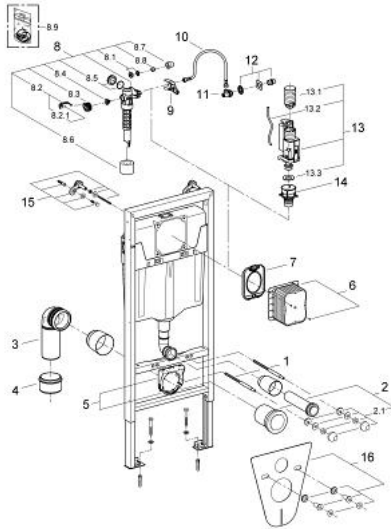

38 539 000 **RAPID SL FOR WC**

SPARE PARTS, 4月 2008 – now

- 1: Threaded bolt (Spare part-nr. 4276400M)
- 2: WC inlet and outlet connecting set (Spare part-nr. 37311K00)
- 2.1: Basin fastening (Spare part-nr. 43511SH0)
- 2.2: Connector (Spare part-nr. 37119000)
- 3: PP-outlet bend Ø 90 mm (Spare part-nr. 42327000)
- 4: Reducer (Spare part-nr. 42242000)
- 5: Support for outlet bend (Spare part-nr. 42243000)
- 6: Inspection shaft for GD2 in Rapid SL (Spare part-nr. 42324000)
- 7: Protective plate (Spare part-nr. 42231000)
- 8: Filling valve (Spare part-nr. 37095000)
- 8.1: Lever (Spare part-nr. 43734000)
- 8.1.1: Seal (Spare part-nr. 4377000M)
- 8.2: Valve head (Spare part-nr. 43536000)
- 8.3: Membrane (Spare part-nr. 4375800M)
- 8.4: Screw cap (Spare part-nr. 43735000)
- 8.5: Valve float, 5 pcs. (Spare part-nr. 4379100M)
- 8.6: Set of seals (Spare part-nr. 43722000)*
- 9: Support device (Spare part-nr. 42246000)
- 10: Connecting hose (Spare part-nr. 42233000)
- 10.1: Sealing washer (Spare part-nr. 0319100M)
- 11: Angle valve (Spare part-nr. 42235000)
- 12: Water supply (Spare part-nr. 42234000)
- 13: Dual Flush discharge valve AV1 (Spare part-nr. 42320000)
- 13.1: Extension for overflow pipe (Spare part-nr. 42313000)
- 13.2: Pneumatic hose (Spare part-nr. 42319000)
- 13.3: Seal (Spare part-nr. 42310000)
- 14: Valve seat for GD2 (Spare part-nr. 42315000)
- 15: Wall brackets (Spare part-nr. 3855800M)
- 16: Set for noise protection (Spare part-nr. 37131000)

* Optional accessories