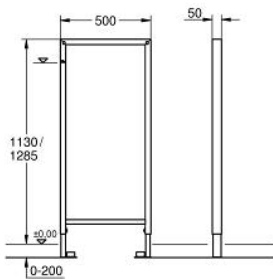

38 548 001 **RAPID SL EMPTY ELEMENT, 1.13 M INSTALLATION HEIGHT**

PRODUCT DESCRIPTION

- for the installation of fitting holders or to cover the distance between two elements (60 - 170 cm)
- for installation back to back with free-standing elements
- TÜV approved
- for on-the-wall installation please order wall brackets 38 558 00M (sold separately)

38 548 001 **RAPID SL EMPTY ELEMENT, 1.13 M INSTALLATION HEIGHT**

SPARE PARTS, August 2008 – now

1: Wall union (Spare part-nr. 3855800M)*

* Optional accessories