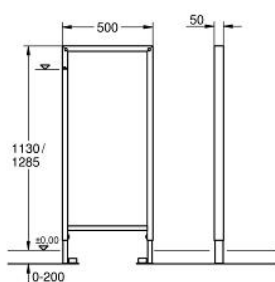

## 38 548 001 **RAPID SL EMPTY ELEMENT, 1.13 M INSTALLATION HEIGHT**

### PRODUCT DESCRIPTION

- for the installation of fitting holders or to cover the distance between two elements (60 - 170 cm)
- for installation back to back with free-standing elements
- TÜV approved
- for on-the-wall installation please order wall brackets 38 558 00M (sold separately)

## 38 548 001 **RAPID SL EMPTY ELEMENT, 1.13 M INSTALLATION HEIGHT**

**SPARE PARTS**, 8月 2008 – now

1: Wall brackets (Spare part-nr. 3855800M)\*

\* Optional accessories