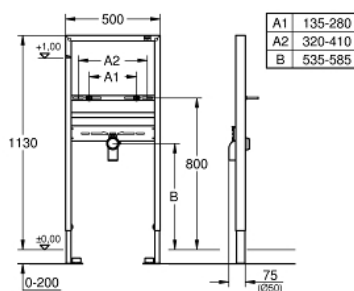

38 557 001 RAPID SL ELEMENT FOR WASH BASIN, SINGLE HOLE INSTALLATION

PRODUCT DESCRIPTION

- 1.13 m installation height
- for on-the-wall installations or studded walls
- powder coated steel frame, self-supporting
- for dry-cladding, completely pre-assembled
- with fixed connections
- quick adjustment, lockable
- fixing material
- TÜV approved
- wash basin fixing bolts M10 with fixing device for ceramic
- variable distance of fixing bolts
- HT-outlet bend \varnothing 50 mm
- seal \varnothing 32 mm
- for on-the-wall installation please order wall brackets 38 558 00M (sold separately)

38 557 001 **RAPID SL ELEMENT FOR WASH BASIN, SINGLE HOLE INSTALLATION**

SPARE PARTS, 8月 2008 – now

1: Outlet elbow 2" (Spare part-nr. 42943000)

1.1: Holder for outlet elbow (Spare part-nr. 42236000)

2: Threaded bolt (Spare part-nr. 42247000)