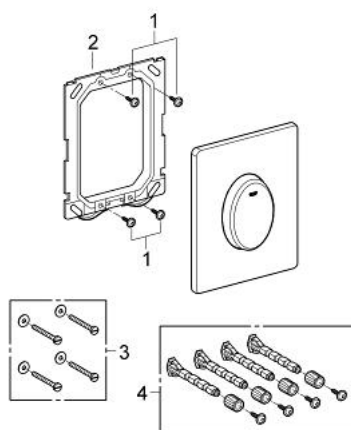

38 564 000 SKATE AIR FLUSH PLATE

PRODUCT DESCRIPTION

- Colour: chrome
- for single flush actuation
- for pneumatic discharge valve
- vertical installation
- 156 x 197 mm
- material: ABS
- GROHE LongLife finish

38 564 000 SKATE AIR FLUSH PLATE

SPARE PARTS, April 2013 – now

1: Screw dia. 4x52 mm (Spare part-nr. 6636200M)

2: Frame (Spare part-nr. 43207000)

3: Fixing set (Spare part-nr. 4308500M)*

4: Fixing set (Spare part-nr. 4215800M)*