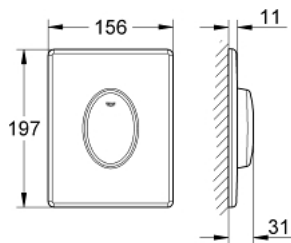

## 38 564 000 SKATE AIR FLUSH PLATE

### PRODUCT DESCRIPTION

- Colour: chrome
- for single flush actuation
- for pneumatic discharge valve
- vertical installation
- 156 x 197 mm
- material: ABS
- GROHE LongLife finish
- GROHE EcoJoy - less water, perfect flow

### SPARE PARTS, April 2013 – now

1: Screw dia. 4x52 mm (Spare part-nr. 6636200M)

2: Frame (Spare part-nr. 43207000)

3: Fixing set (Spare part-nr. 4308500M)\*

4: Fixing set (Spare part-nr. 4215800M)\*

\* Optional accessories