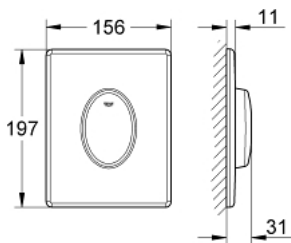

38 564 000 SKATE AIR FLUSH PLATE

PRODUCT DESCRIPTION

- Colour: chrome
- for single flush actuation
- for pneumatic discharge valve
- vertical installation
- 156 x 197 mm
- material: ABS
- GROHE LongLife finish

38 564 000 SKATE AIR FLUSH PLATE

SPARE PARTS, April 2013 – now

1: Screw dia. 4x52 mm (Spare part-nr. 6636200M)

2: Frame (Spare part-nr. 43207000)

3: Fixing set (Spare part-nr. 4308500M)*

4: Fixing set (Spare part-nr. 4215800M)*