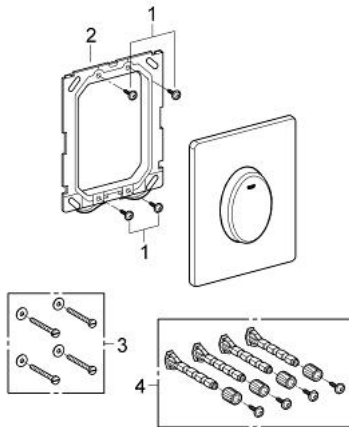

### PRODUCT DESCRIPTION

- Colour: chrome
- for single flush actuation
- for pneumatic discharge valve
- vertical installation
- 156 x 197 mm
- material: ABS
- GROHE LongLife finish
- GROHE EcoJoy - less water, perfect flow

### SPARE PARTS, April 2013 – now

1: Screw dia. 4x52 mm (Spare part-nr. 6636200M)

2: Frame (Spare part-nr. 43207000)

3: Fixing set (Spare part-nr. 4308500M)\*

4: Fixing set (Spare part-nr. 4215800M)\*

\* Optional accessories