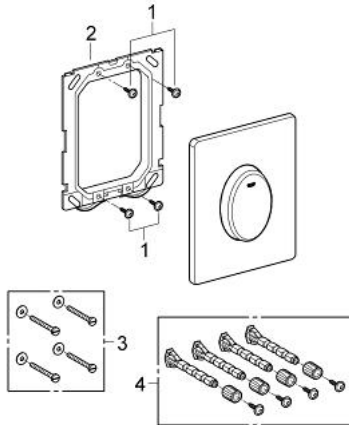

### PRODUCT DESCRIPTION

- Colour: chrome
- for single flush actuation
- for pneumatic discharge valve
- vertical installation
- 156 x 197 mm
- material: ABS
- GROHE LongLife finish