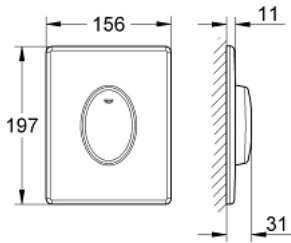

38 564 000 **SKATE AIR FLUSH PLATE**

PRODUCT DESCRIPTION

- Colour: chrome
- for single flush actuation
- for pneumatic discharge valve
- vertical installation
- 156 x 197 mm
- material: ABS
- GROHE LongLife finish
- GROHE EcoJoy - Less water, perfect flow

38 564 000 SKATE AIR FLUSH PLATE

SPARE PARTS, 4月 2013 – now

- 1: Screw (Spare part-nr. 6636200M)
- 2: Mounting frame (Spare part-nr. 43207000)
- 3: Fixing set (Spare part-nr. 4308500M)*
- 4: Fixing set (Spare part-nr. 4215800M)*