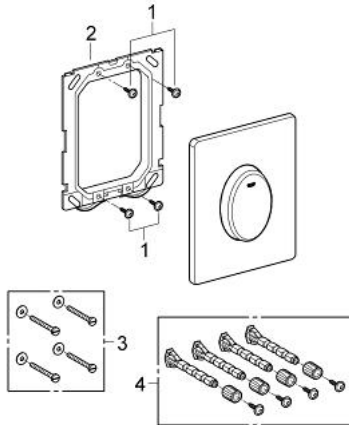

38 564 000 **SKATE AIR FLUSH PLATE**

PRODUCT DESCRIPTION

- Colour: chrome
- for single flush actuation
- for pneumatic discharge valve
- vertical installation
- 156 x 197 mm
- material: ABS
- GROHE LongLife finish
- GROHE EcoJoy - Less water, perfect flow

38 564 000 SKATE AIR FLUSH PLATE

SPARE PARTS, 4月 2013 – now

- 1: Screw (Spare part-nr. 6636200M)
- 2: Mounting frame (Spare part-nr. 43207000)
- 3: Fixing set (Spare part-nr. 4308500M)*
- 4: Fixing set (Spare part-nr. 4215800M)*