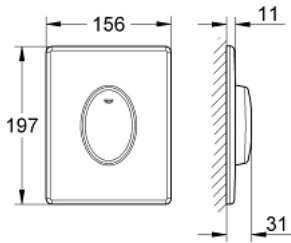

### PRODUCT DESCRIPTION

- Colour: chrome
- for single flush actuation
- for pneumatic discharge valve
- vertical installation
- 156 x 197 mm
- material: ABS
- GROHE LongLife finish