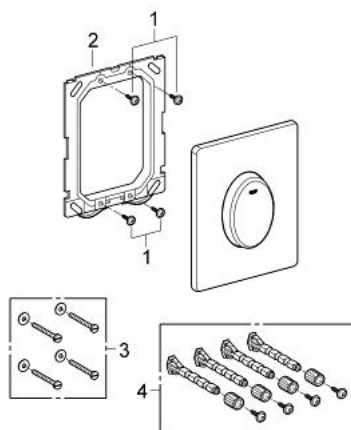

38 564 SH0 SKATE AIR FLUSH PLATE

PRODUCT DESCRIPTION

- Colour: alpine white
- for single flush actuation
- for pneumatic discharge valve
- vertical installation
- 156 x 197 mm
- material: ABS
- GROHE EcoJoy - less water, perfect flow

38 564 SH0 SKATE AIR FLUSH PLATE

SPARE PARTS, April 2013 – now

1: Screw dia. 4x52 mm (Spare part-nr. 6636200M)

2: Frame (Spare part-nr. 43207000)

3: Fixing set (Spare part-nr. 4308500M)*

4: Fixing set (Spare part-nr. 4215800M)*