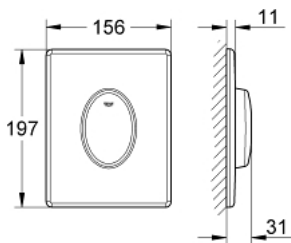

38 564 SH0 SKATE AIR FLUSH PLATE

PRODUCT DESCRIPTION

- Colour: alpine white
- for single flush actuation
- for pneumatic discharge valve
- vertical installation
- 156 x 197 mm
- material: ABS
- GROHE EcoJoy - less water, perfect flow

38 564 SH0 SKATE AIR FLUSH PLATE

SPARE PARTS, April 2013 – now

1: Screw dia. 4x52 mm (Spare part-nr. 6636200M)

2: Frame (Spare part-nr. 43207000)

3: Fixing set (Spare part-nr. 4308500M)*

4: Fixing set (Spare part-nr. 4215800M)*