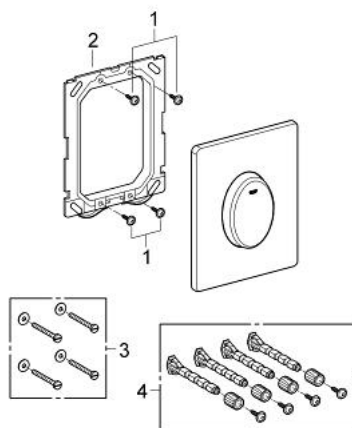

38 564 SH0 SKATE AIR FLUSH PLATE

PRODUCT DESCRIPTION

- Colour: alpine white
- for single flush actuation
- for pneumatic discharge valve
- vertical installation
- 156 x 197 mm
- material: ABS
- GROHE EcoJoy - Less water, perfect flow

38 564 SH0 SKATE AIR FLUSH PLATE

SPARE PARTS, 4月 2013 – now

- 1: Screw (Spare part-nr. 6636200M)
- 2: Mounting frame (Spare part-nr. 43207000)
- 3: Fixing set (Spare part-nr. 4308500M)*
- 4: Fixing set (Spare part-nr. 4215800M)*