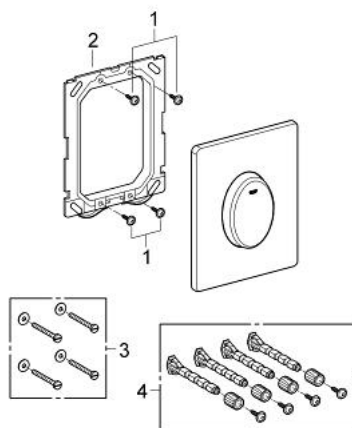

38 564 SH0 SKATE AIR FLUSH PLATE

PRODUCT DESCRIPTION

- Colour: alpine white
- for single flush actuation
- for pneumatic discharge valve
- vertical installation
- 156 x 197 mm
- material: ABS

38 564 SH0 SKATE AIR FLUSH PLATE

SPARE PARTS, 4月 2013 – now

- 1: Screw (Spare part-nr. 6636200M)
- 2: Mounting frame (Spare part-nr. 43207000)
- 3: Fixing set (Spare part-nr. 4308500M)*
- 4: Fixing set (Spare part-nr. 4215800M)*

* Optional accessories