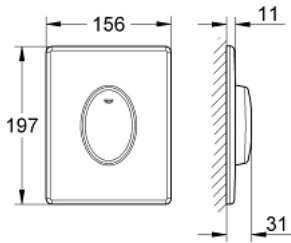

38 564 SH0 SKATE AIR FLUSH PLATE

PRODUCT DESCRIPTION

- Colour: alpine white
- for single flush actuation
- for pneumatic discharge valve
- vertical installation
- 156 x 197 mm
- material: ABS

38 564 SH0 SKATE AIR FLUSH PLATE