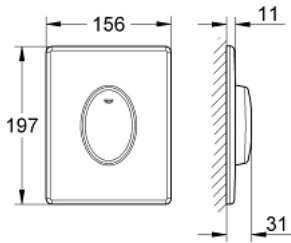

38 564 SH0 SKATE AIR FLUSH PLATE

PRODUCT DESCRIPTION

- Colour: alpine white
- for single flush actuation
- for pneumatic discharge valve
- vertical installation
- 156 x 197 mm
- material: ABS
- GROHE EcoJoy - Less water, perfect flow

38 564 SH0 SKATE AIR FLUSH PLATE

SPARE PARTS, 4月 2013 – now

- 1: Screw (Spare part-nr. 6636200M)
- 2: Mounting frame (Spare part-nr. 43207000)
- 3: Fixing set (Spare part-nr. 4308500M)*
- 4: Fixing set (Spare part-nr. 4215800M)*