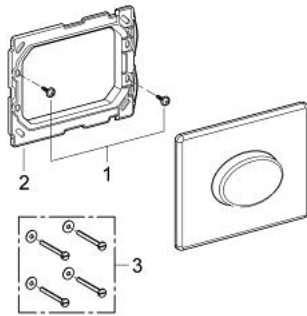

38 565 000 SKATE AIR FLUSH PLATE

SPARE PARTS, July 2003 – now

1: Screw dia. 4x52 mm (Spare part-nr. 6636200M)

2: Frame (Spare part-nr. 43207000)

3: Fixing set (Spare part-nr. 4308500M)*

* Optional accessories