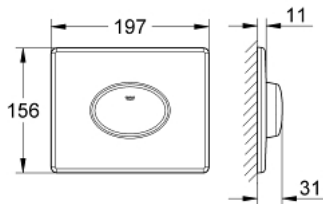

### PRODUCT DESCRIPTION

- Colour: chrome
- for single flush actuation
- for pneumatic discharge valve
- horizontal installation
- 156 x 197 mm
- material: ABS
- GROHE EcoJoy - less water, perfect flow
- GROHE LongLife finish

### SPARE PARTS, July 2003 – now

1: Screw dia. 4x52 mm (Spare part-nr. 6636200M)

2: Frame (Spare part-nr. 43207000)

3: Fixing set (Spare part-nr. 4308500M)\*

\* Optional accessories