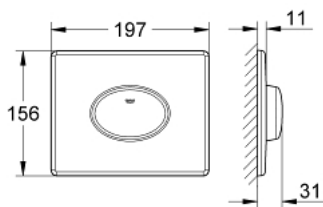

### PRODUCT DESCRIPTION

- Colour: chrome
- for single flush actuation
- for pneumatic discharge valve
- horizontal installation
- 156 x 197 mm
- material: ABS
- GROHE LongLife finish

### SPARE PARTS, July 2003 – now

1: Screw dia. 4x52 mm (Spare part-nr. 6636200M)

2: Frame (Spare part-nr. 43207000)

3: Fixing set (Spare part-nr. 4308500M)\*

\* Optional accessories