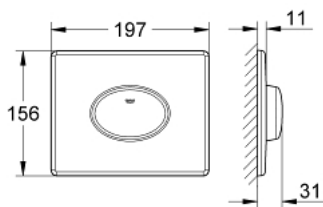

38 565 000 SKATE AIR FLUSH PLATE

PRODUCT DESCRIPTION

- Colour: chrome
- for single flush actuation
- for pneumatic discharge valve
- horizontal installation
- 156 x 197 mm
- material: ABS
- GROHE LongLife finish

38 565 000 SKATE AIR FLUSH PLATE

SPARE PARTS, July 2003 – now

1: Screw dia. 4x52 mm (Spare part-nr. 6636200M)

2: Frame (Spare part-nr. 43207000)

3: Fixing set (Spare part-nr. 4308500M)*

* Optional accessories