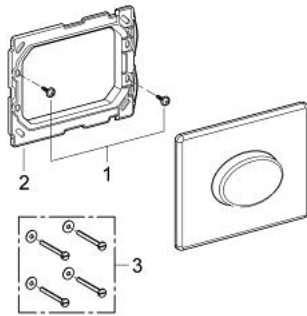

### PRODUCT DESCRIPTION

- Colour: chrome
- for single flush actuation
- for pneumatic discharge valve
- horizontal installation
- 156 x 197 mm
- material: ABS
- GROHE LongLife finish

### SPARE PARTS, July 2003 – now

1: Screw dia. 4x52 mm (Spare part-nr. 6636200M)

2: Frame (Spare part-nr. 43207000)

3: Fixing set (Spare part-nr. 4308500M)\*

\* Optional accessories