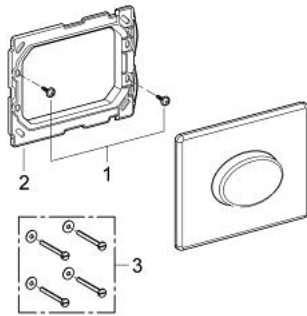

### PRODUCT DESCRIPTION

- Colour: chrome
- for single flush actuation
- for pneumatic discharge valve
- horizontal installation
- 156 x 197 mm
- material: ABS
- GROHE EcoJoy - less water, perfect flow
- GROHE LongLife finish

### SPARE PARTS, July 2003 – now

1: Screw dia. 4x52 mm (Spare part-nr. 6636200M)

2: Frame (Spare part-nr. 43207000)

3: Fixing set (Spare part-nr. 4308500M)\*

\* Optional accessories