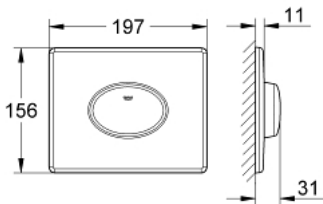

38 565 000 **SKATE AIR FLUSH PLATE**

PRODUCT DESCRIPTION

- Colour: chrome
- for single flush actuation
- for pneumatic discharge valve
- horizontal installation
- 156 x 197 mm
- material: ABS
- GROHE EcoJoy - Less water, perfect flow
- GROHE LongLife finish

38 565 000 SKATE AIR FLUSH PLATE

SPARE PARTS, 7月 2003 – now

1: Screw (Spare part-nr. 6636200M)

2: Mounting frame (Spare part-nr. 43207000)

3: Fixing set (Spare part-nr. 4308500M)*

* Optional accessories