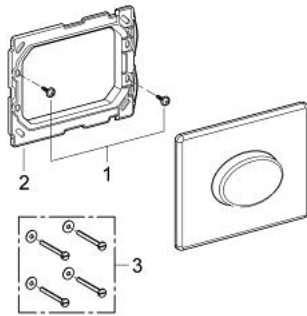

38 565 000 **SKATE AIR FLUSH PLATE**

PRODUCT DESCRIPTION

- Colour: chrome
- for single flush actuation
- for pneumatic discharge valve
- horizontal installation
- 156 x 197 mm
- material: ABS
- GROHE LongLife finish

38 565 000 SKATE AIR FLUSH PLATE

SPARE PARTS, 7月 2003 – now

1: Screw (Spare part-nr. 6636200M)

2: Mounting frame (Spare part-nr. 43207000)

3: Fixing set (Spare part-nr. 4308500M)*

* Optional accessories