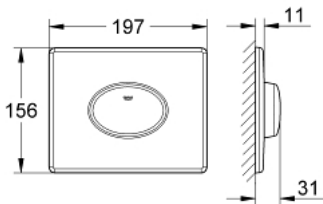

38 565 000 **SKATE AIR FLUSH PLATE**

PRODUCT DESCRIPTION

- Colour: chrome
- for single flush actuation
- for pneumatic discharge valve
- horizontal installation
- 156 x 197 mm
- material: ABS
- GROHE LongLife finish

38 565 000 SKATE AIR FLUSH PLATE

SPARE PARTS, 7月 2003 – now

1: Screw (Spare part-nr. 6636200M)

2: Mounting frame (Spare part-nr. 43207000)

3: Fixing set (Spare part-nr. 4308500M)*

* Optional accessories