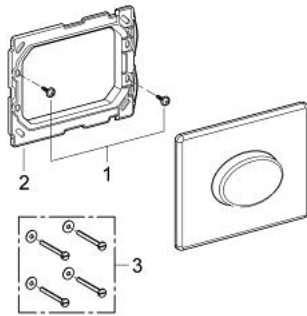

38 565 000 **SKATE AIR FLUSH PLATE**

PRODUCT DESCRIPTION

- Colour: chrome
- for single flush actuation
- for pneumatic discharge valve
- horizontal installation
- 156 x 197 mm
- material: ABS
- GROHE EcoJoy - Less water, perfect flow
- GROHE LongLife finish

38 565 000 SKATE AIR FLUSH PLATE

SPARE PARTS, 7月 2003 – now

1: Screw (Spare part-nr. 6636200M)

2: Mounting frame (Spare part-nr. 43207000)

3: Fixing set (Spare part-nr. 4308500M)*

* Optional accessories