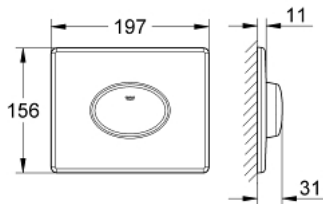

38 565 SH0 SKATE AIR FLUSH PLATE

PRODUCT DESCRIPTION

- Colour: alpine white
- for single flush actuation
- for pneumatic discharge valve
- horizontal installation
- 156 x 197 mm
- material: ABS
- GROHE EcoJoy - less water, perfect flow

38 565 SH0 SKATE AIR FLUSH PLATE

SPARE PARTS, July 2003 – now

1: Screw dia. 4x52 mm (Spare part-nr. 6636200M)

2: Frame (Spare part-nr. 43207000)

3: Fixing set (Spare part-nr. 4308500M)*

* Optional accessories