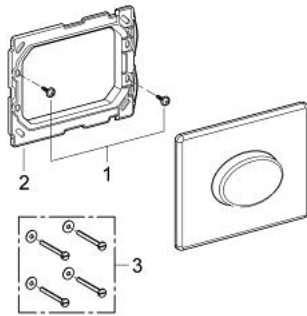

38 565 SH0 SKATE AIR FLUSH PLATE

PRODUCT DESCRIPTION

- Colour: alpine white
- for single flush actuation
- for pneumatic discharge valve
- horizontal installation
- 156 x 197 mm
- material: ABS
- GROHE EcoJoy - less water, perfect flow

38 565 SH0 SKATE AIR FLUSH PLATE

SPARE PARTS, July 2003 – now

1: Screw dia. 4x52 mm (Spare part-nr. 6636200M)

2: Frame (Spare part-nr. 43207000)

3: Fixing set (Spare part-nr. 4308500M)*

* Optional accessories