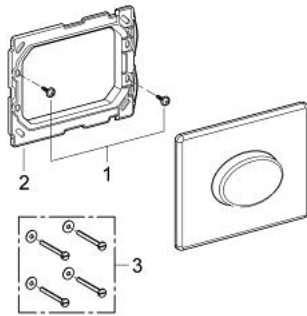

38 565 SH0 SKATE AIR FLUSH PLATE

PRODUCT DESCRIPTION

- Colour: alpine white
- for single flush actuation
- for pneumatic discharge valve
- horizontal installation
- 156 x 197 mm
- material: ABS

38 565 SH0 SKATE AIR FLUSH PLATE

SPARE PARTS, 7月 2003 – now

1: Screw (Spare part-nr. 6636200M)

2: Mounting frame (Spare part-nr. 43207000)

3: Fixing set (Spare part-nr. 4308500M)*

* Optional accessories