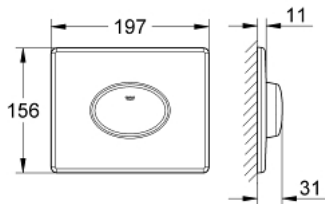

38 565 SH0 SKATE AIR FLUSH PLATE

PRODUCT DESCRIPTION

- Colour: alpine white
- for single flush actuation
- for pneumatic discharge valve
- horizontal installation
- 156 x 197 mm
- material: ABS

38 565 SH0 SKATE AIR FLUSH PLATE