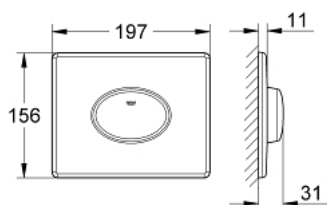

38 565 SH0 SKATE AIR FLUSH PLATE

PRODUCT DESCRIPTION

- Colour: alpine white
- for single flush actuation
- for pneumatic discharge valve
- horizontal installation
- 156 x 197 mm
- material: ABS
- GROHE EcoJoy - Less water, perfect flow

38 565 SH0 SKATE AIR FLUSH PLATE

SPARE PARTS, 7月 2003 – now

1: Screw (Spare part-nr. 6636200M)

2: Mounting frame (Spare part-nr. 43207000)

3: Fixing set (Spare part-nr. 4308500M)*

* Optional accessories