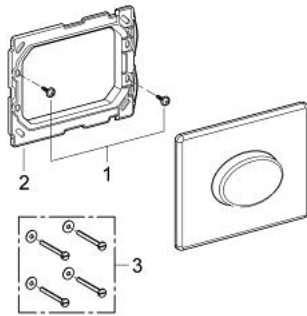

38 565 SH0 SKATE AIR FLUSH PLATE

PRODUCT DESCRIPTION

- Colour: alpine white
- for single flush actuation
- for pneumatic discharge valve
- horizontal installation
- 156 x 197 mm
- material: ABS
- GROHE EcoJoy - Less water, perfect flow

38 565 SH0 SKATE AIR FLUSH PLATE

SPARE PARTS, 7月 2003 – now

1: Screw (Spare part-nr. 6636200M)

2: Mounting frame (Spare part-nr. 43207000)

3: Fixing set (Spare part-nr. 4308500M)*

* Optional accessories