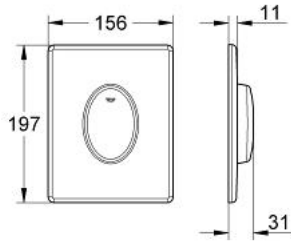

## 38 567 P00 SKATE AIR DUMMY

### PRODUCT DESCRIPTION

- Colour: matt chrome
- for wall plate
- Skate Air (38 565)
- horizontal installation
- 156 x 197 mm
- material: ABS
- GROHE LongLife finish