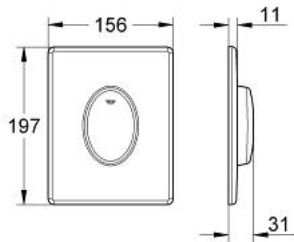

38 567 P00 **SKATE AIR DUMMY**

PRODUCT DESCRIPTION

- Colour: matt chrome
- for flush plate
- Skate Air (38 565)
- horizontal installation
- 156 x 197 mm
- material: ABS
- GROHE LongLife finish