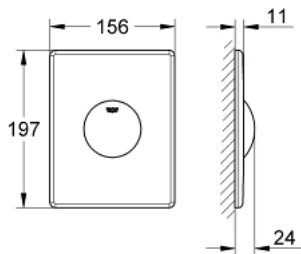

38 573 P00 SKATE FLUSH PLATE

PRODUCT DESCRIPTION

- Colour: matt chrome
- for single flush actuation
- for pneumatic discharge valve
- vertical and horizontal installation
- 156 x 197 mm
- material: ABS
- GROHE LongLife finish

38 573 P00 SKATE FLUSH PLATE

SPARE PARTS, April 2013 – now

1: Screw dia. 4x52 mm (Spare part-nr. 6636200M)

2: Frame (Spare part-nr. 43207000)

3: Fixing set (Spare part-nr. 4308500M)*

4: Fixing set (Spare part-nr. 4215800M)*