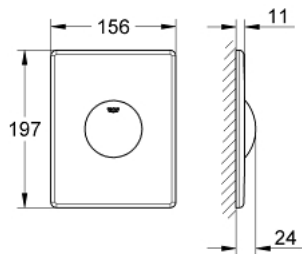

38 573 P00 SKATE FLUSH PLATE

PRODUCT DESCRIPTION

- Colour: matt chrome
- for single flush actuation
- for pneumatic discharge valve
- vertical and horizontal installation
- 156 x 197 mm
- material: ABS
- GROHE LongLife finish
- GROHE EcoJoy - less water, perfect flow

38 573 P00 SKATE FLUSH PLATE

SPARE PARTS, April 2013 – now

1: Screw dia. 4x52 mm (Spare part-nr. 6636200M)

2: Frame (Spare part-nr. 43207000)

3: Fixing set (Spare part-nr. 4308500M)*

4: Fixing set (Spare part-nr. 4215800M)*