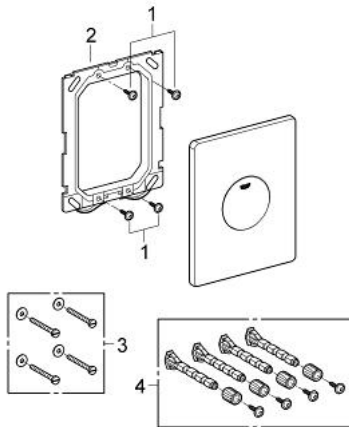

38 573 P00 SKATE FLUSH PLATE

PRODUCT DESCRIPTION

- Colour: matt chrome
- for single flush actuation
- for pneumatic discharge valve
- vertical and horizontal installation
- 156 x 197 mm
- material: ABS
- GROHE LongLife finish
- GROHE EcoJoy - less water, perfect flow

38 573 P00 SKATE FLUSH PLATE

SPARE PARTS, April 2013 – now

1: Screw dia. 4x52 mm (Spare part-nr. 6636200M)

2: Frame (Spare part-nr. 43207000)

3: Fixing set (Spare part-nr. 4308500M)*

4: Fixing set (Spare part-nr. 4215800M)*