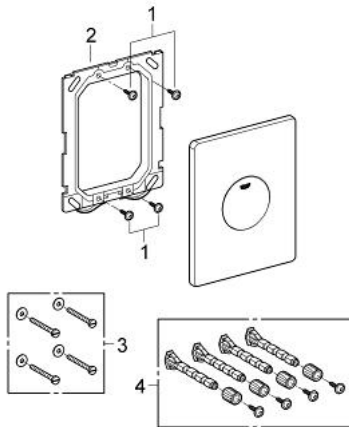

38 573 P00 SKATE FLUSH PLATE

PRODUCT DESCRIPTION

- Colour: matt chrome
- for single flush actuation
- for pneumatic discharge valve
- vertical and horizontal installation
- 156 x 197 mm
- material: ABS
- GROHE LongLife finish

38 573 P00 SKATE FLUSH PLATE

SPARE PARTS, April 2013 – now

1: Screw dia. 4x52 mm (Spare part-nr. 6636200M)

2: Frame (Spare part-nr. 43207000)

3: Fixing set (Spare part-nr. 4308500M)*

4: Fixing set (Spare part-nr. 4215800M)*