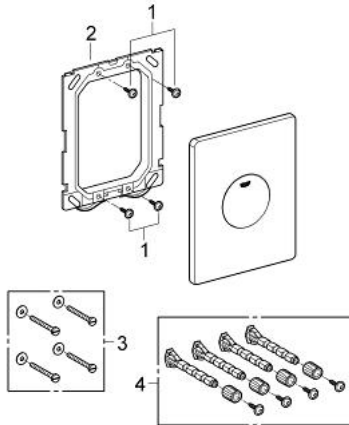

38 573 P00 **SKATE FLUSH PLATE**

PRODUCT DESCRIPTION

- Colour: matt chrome
- for single flush actuation
- for pneumatic discharge valve
- vertical and horizontal installation
- 156 x 197 mm
- material: ABS
- GROHE LongLife finish

38 573 P00 SKATE FLUSH PLATE

SPARE PARTS, 4月 2013 – now

- 1: Screw (Spare part-nr. 6636200M)
- 2: Mounting frame (Spare part-nr. 43207000)
- 3: Fixing set (Spare part-nr. 4308500M)*
- 4: Fixing set (Spare part-nr. 4215800M)*