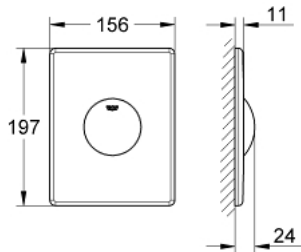

38 573 P00 SKATE FLUSH PLATE

PRODUCT DESCRIPTION

- Colour: matt chrome
- for single flush actuation
- for pneumatic discharge valve
- vertical and horizontal installation
- 156 x 197 mm
- material: ABS
- GROHE LongLife finish
- GROHE EcoJoy - Less water, perfect flow

38 573 P00 SKATE FLUSH PLATE

SPARE PARTS, 4月 2013 – now

1: Screw (Spare part-nr. 6636200M)

2: Mounting frame (Spare part-nr. 43207000)

3: Fixing set (Spare part-nr. 4308500M)*

4: Fixing set (Spare part-nr. 4215800M)*