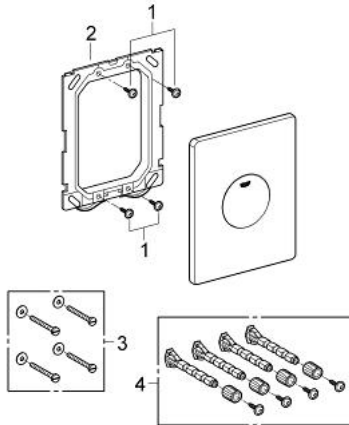

## 38 573 P00 SKATE FLUSH PLATE

### PRODUCT DESCRIPTION

- Colour: matt chrome
- for single flush actuation
- for pneumatic discharge valve
- vertical and horizontal installation
- 156 x 197 mm
- material: ABS
- GROHE LongLife finish