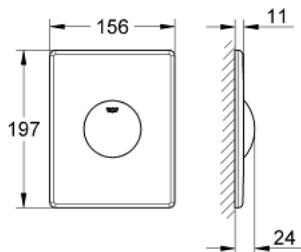

## 38 573 P00 SKATE FLUSH PLATE

### PRODUCT DESCRIPTION

- Colour: matt chrome
- for single flush actuation
- for pneumatic discharge valve
- vertical and horizontal installation
- 156 x 197 mm
- material: ABS
- GROHE LongLife finish