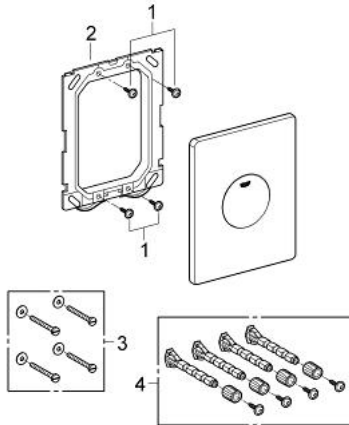

38 573 P00 SKATE FLUSH PLATE

PRODUCT DESCRIPTION

- Colour: matt chrome
- for single flush actuation
- for pneumatic discharge valve
- vertical and horizontal installation
- 156 x 197 mm
- material: ABS
- GROHE LongLife finish
- GROHE EcoJoy - Less water, perfect flow

38 573 P00 SKATE FLUSH PLATE

SPARE PARTS, 4月 2013 – now

1: Screw (Spare part-nr. 6636200M)

2: Mounting frame (Spare part-nr. 43207000)

3: Fixing set (Spare part-nr. 4308500M)*

4: Fixing set (Spare part-nr. 4215800M)*