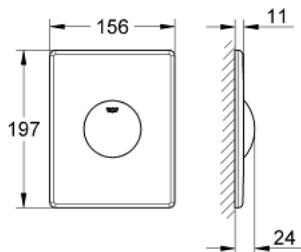

38 573 P00 **SKATE FLUSH PLATE**

PRODUCT DESCRIPTION

- Colour: matt chrome
- for single flush actuation
- for pneumatic discharge valve
- vertical and horizontal installation
- 156 x 197 mm
- material: ABS
- GROHE LongLife finish

38 573 P00 SKATE FLUSH PLATE

SPARE PARTS, 4月 2013 – now

- 1: Screw (Spare part-nr. 6636200M)
- 2: Mounting frame (Spare part-nr. 43207000)
- 3: Fixing set (Spare part-nr. 4308500M)*
- 4: Fixing set (Spare part-nr. 4215800M)*