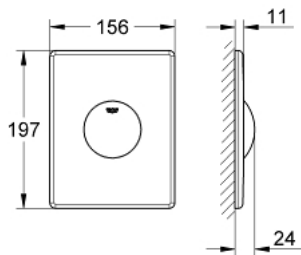

38 573 SH0 SKATE FLUSH PLATE

PRODUCT DESCRIPTION

- Colour: alpine white
- for single flush actuation
- for pneumatic discharge valve
- vertical and horizontal installation
- 156 x 197 mm
- material: ABS

38 573 SH0 SKATE FLUSH PLATE

SPARE PARTS, April 2013 – now

1: Screw dia. 4x52 mm (Spare part-nr. 6636200M)

2: Frame (Spare part-nr. 43207000)

3: Fixing set (Spare part-nr. 4308500M)*

4: Fixing set (Spare part-nr. 4215800M)*