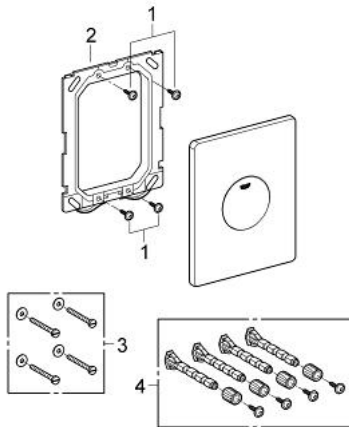

38 573 SH0 SKATE FLUSH PLATE

PRODUCT DESCRIPTION

- Colour: alpine white
- for single flush actuation
- for pneumatic discharge valve
- vertical and horizontal installation
- 156 x 197 mm
- material: ABS

38 573 SH0 SKATE FLUSH PLATE

SPARE PARTS, April 2013 – now

1: Screw dia. 4x52 mm (Spare part-nr. 6636200M)

2: Frame (Spare part-nr. 43207000)

3: Fixing set (Spare part-nr. 4308500M)*

4: Fixing set (Spare part-nr. 4215800M)*