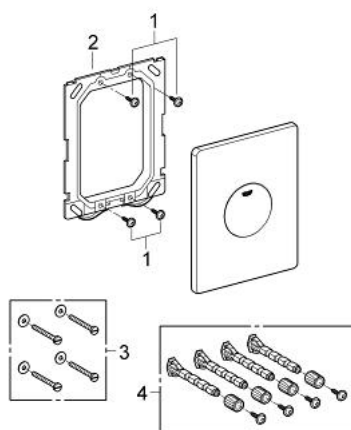

38 573 SH0 SKATE FLUSH PLATE

PRODUCT DESCRIPTION

- Colour: alpine white
- for single flush actuation
- for pneumatic discharge valve
- vertical and horizontal installation
- 156 x 197 mm
- material: ABS
- GROHE EcoJoy - less water, perfect flow

38 573 SH0 SKATE FLUSH PLATE

SPARE PARTS, April 2013 – now

1: Screw dia. 4x52 mm (Spare part-nr. 6636200M)

2: Frame (Spare part-nr. 43207000)

3: Fixing set (Spare part-nr. 4308500M)*

4: Fixing set (Spare part-nr. 4215800M)*