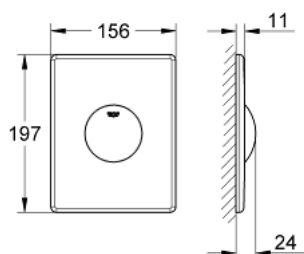

38 573 SH0 SKATE FLUSH PLATE

PRODUCT DESCRIPTION

- Colour: alpine white
- for single flush actuation
- for pneumatic discharge valve
- vertical and horizontal installation
- 156 x 197 mm
- material: ABS
- GROHE EcoJoy - less water, perfect flow

38 573 SH0 SKATE FLUSH PLATE

SPARE PARTS, April 2013 – now

1: Screw dia. 4x52 mm (Spare part-nr. 6636200M)

2: Frame (Spare part-nr. 43207000)

3: Fixing set (Spare part-nr. 4308500M)*

4: Fixing set (Spare part-nr. 4215800M)*