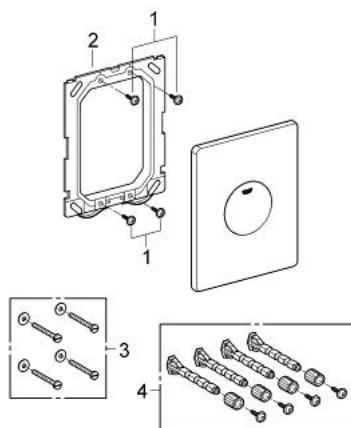

38 573 SH0 SKATE FLUSH PLATE

PRODUCT DESCRIPTION

- Colour: alpine white
- for single flush actuation
- for pneumatic discharge valve
- vertical and horizontal installation
- 156 x 197 mm
- material: ABS

38 573 SH0 SKATE FLUSH PLATE

SPARE PARTS, 4月 2013 – now

- 1: Screw (Spare part-nr. 6636200M)
- 2: Mounting frame (Spare part-nr. 43207000)
- 3: Fixing set (Spare part-nr. 4308500M)*
- 4: Fixing set (Spare part-nr. 4215800M)*