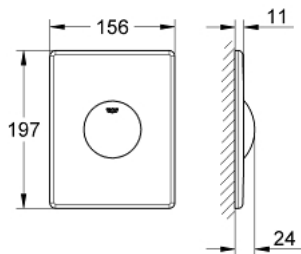

38 573 SH0 SKATE FLUSH PLATE

PRODUCT DESCRIPTION

- Colour: alpine white
- for single flush actuation
- for pneumatic discharge valve
- vertical and horizontal installation
- 156 x 197 mm
- material: ABS

38 573 SH0 SKATE FLUSH PLATE

SPARE PARTS, 4月 2013 – now

- 1: Screw (Spare part-nr. 6636200M)
- 2: Mounting frame (Spare part-nr. 43207000)
- 3: Fixing set (Spare part-nr. 4308500M)*
- 4: Fixing set (Spare part-nr. 4215800M)*