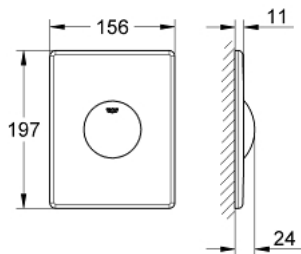

## 38 573 SH0 SKATE FLUSH PLATE

### PRODUCT DESCRIPTION

- Colour: alpine white
- for single flush actuation
- for pneumatic discharge valve
- vertical and horizontal installation
- 156 x 197 mm
- material: ABS
- GROHE EcoJoy - Less water, perfect flow