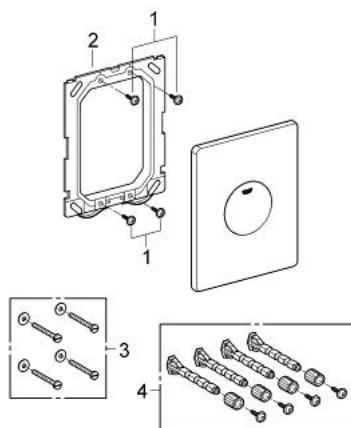

## 38 573 SH0 SKATE FLUSH PLATE

### PRODUCT DESCRIPTION

- Colour: alpine white
- for single flush actuation
- for pneumatic discharge valve
- vertical and horizontal installation
- 156 x 197 mm
- material: ABS
- GROHE EcoJoy - Less water, perfect flow