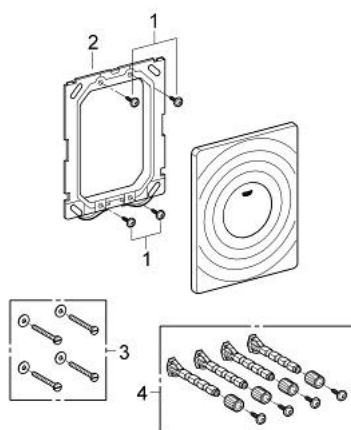

38 574 P00 SURF FLUSH PLATE

PRODUCT DESCRIPTION

- Colour: matt chrome
- for single flush actuation
- for pneumatic discharge valve
- vertical and horizontal installation
- 156 x 197 mm
- material: ABS
- GROHE LongLife finish

38 574 P00 SURF FLUSH PLATE

SPARE PARTS, April 2013 – now

1: Screw dia. 4x52 mm (Spare part-nr. 6636200M)

2: Frame (Spare part-nr. 43207000)

3: Fixing set (Spare part-nr. 4308500M)*

4: Fixing set (Spare part-nr. 4215800M)*