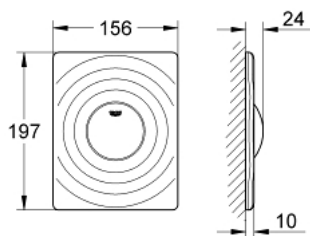

38 574 P00 SURF FLUSH PLATE

PRODUCT DESCRIPTION

- Colour: matt chrome
- for single flush actuation
- for pneumatic discharge valve
- vertical and horizontal installation
- 156 x 197 mm
- material: ABS
- GROHE LongLife finish

38 574 P00 SURF FLUSH PLATE

SPARE PARTS, April 2013 – now

1: Screw dia. 4x52 mm (Spare part-nr. 6636200M)

2: Frame (Spare part-nr. 43207000)

3: Fixing set (Spare part-nr. 4308500M)*

4: Fixing set (Spare part-nr. 4215800M)*