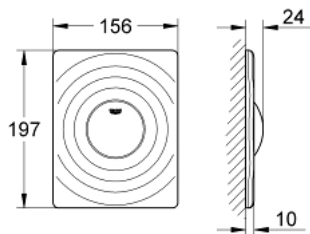

38 574 P00 SURF FLUSH PLATE

PRODUCT DESCRIPTION

- Colour: matt chrome
- for single flush actuation
- for pneumatic discharge valve
- vertical and horizontal installation
- 156 x 197 mm
- material: ABS
- GROHE LongLife finish

38 574 P00 SURF FLUSH PLATE

SPARE PARTS, April 2013 – now

1: Screw dia. 4x52 mm (Spare part-nr. 6636200M)

2: Frame (Spare part-nr. 43207000)

3: Fixing set (Spare part-nr. 4308500M)*

4: Fixing set (Spare part-nr. 4215800M)*