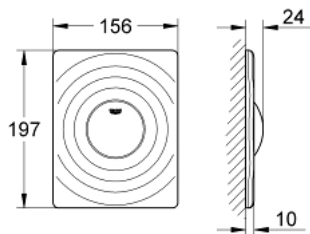

38 574 P00 SURF FLUSH PLATE

PRODUCT DESCRIPTION

- Colour: matt chrome
- for single flush actuation
- for pneumatic discharge valve
- vertical and horizontal installation
- 156 x 197 mm
- material: ABS
- GROHE LongLife finish

38 574 P00 SURF FLUSH PLATE

SPARE PARTS, 4月 2013 – now

- 1: Screw (Spare part-nr. 6636200M)
- 2: Mounting frame (Spare part-nr. 43207000)
- 3: Fixing set (Spare part-nr. 4308500M)*
- 4: Fixing set (Spare part-nr. 4215800M)*