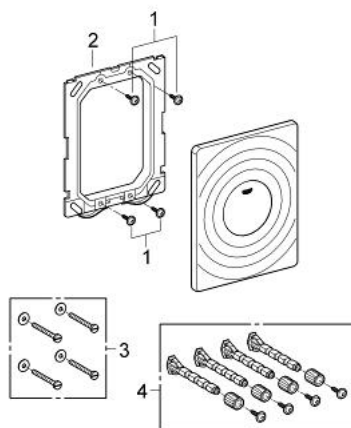

38 574 P00 SURF FLUSH PLATE

PRODUCT DESCRIPTION

- Colour: matt chrome
- for single flush actuation
- for pneumatic discharge valve
- vertical and horizontal installation
- 156 x 197 mm
- material: ABS
- GROHE LongLife finish

38 574 P00 SURF FLUSH PLATE

SPARE PARTS, 4月 2013 – now

- 1: Screw (Spare part-nr. 6636200M)
- 2: Mounting frame (Spare part-nr. 43207000)
- 3: Fixing set (Spare part-nr. 4308500M)*
- 4: Fixing set (Spare part-nr. 4215800M)*