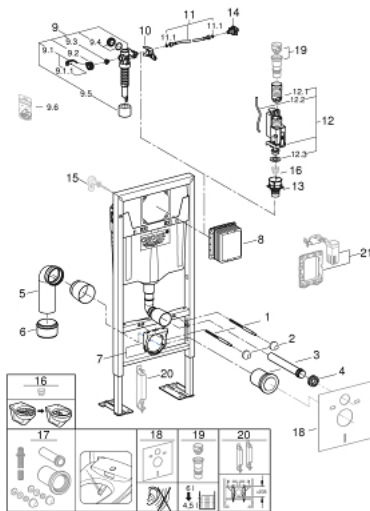

## 38 584 001 RAPID SL ELEMENT FOR WC, 1.13 M INSTALLATION HEIGHT

### SPARE PARTS, October 2021 – now

- 1: Threaded bolt (Spare part-nr. 4276400M)
- 2: Basin fastening (Spare part-nr. 43511SH0)
- 3: Wall union (Spare part-nr. 43352000)
- 4: Connector (Spare part-nr. 37119000)
- 5: PP-outlet bend Ø 90 mm (Spare part-nr. 42327000)
- 6: 4" Outlet Adaptor F Rapid SI (Spare part-nr. 42242000)
- 7: Support for outlet bend (Spare part-nr. 42243000)
- 8: Inspection shaft (Spare part-nr. 66791000)
- 9: Filling valve (Spare part-nr. 37095000)
- 9.1: Lever (Spare part-nr. 43734000)
- 9.1.1: Ball seal dia. 9x6.8 mm (Spare part-nr. 4377000M)
- 9.2: Valve head (Spare part-nr. 43536000)
- 9.3: Membrane (Spare part-nr. 4375800M)
- 9.4: Screw cap (Spare part-nr. 43735000)
- 9.5: Valve float, 5 pcs. (Spare part-nr. 4379100M)
- 9.6: Repl. kit f. seal (Spare part-nr. 43722000)\*
- 10: Support device (Spare part-nr. 42246000)
- 11: Tube (Spare part-nr. 42233000)
- 11.1: Seat washer (Spare part-nr. 0319100M)
- 12: Dual Flush discharge valve AV1 (Spare part-nr. 42320000)
- 12.1: Extension for overflow pipe (Spare part-nr. 42313000)
- 12.2: pneumatic hose (Spare part-nr. 42319000)
- 12.3: Ball seal dia. 9x6.8 mm (Spare part-nr. 42310000)
- 13: Valve seat for GD2 (Spare part-nr. 42315000)
- 14: Water connection (Spare part-nr. 48561000)
- 15: Wall union (Spare part-nr. 3855800M)\*
- 16: Flow restrictor (Spare part-nr. 42300000)\*
- 17: Retrofit kit for shower toilets Sensia Arena and Sensia Pro (Spare part-nr. 40899000)\*
- 18: Set for noise protection (Spare part-nr. 37131000)\*
- 19: 4,5 l Adapter for GD2 (Spare part-nr. 42333000)\*
- 20: Accessory (Spare part-nr. 38779000)\*
- 21: Retro-fit set (Spare part-nr. 38796000)\*