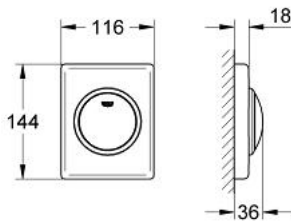

38 595 000 **SKATE FLUSH PLATE**

PRODUCT DESCRIPTION

- Colour: chrome
- 116 x 144 mm
- with push button actuation
- GROHE LongLife finish

38 595 000 SKATE FLUSH PLATE

SPARE PARTS, August 2004 – now

1: Spring, 5 pcs. (Spare part-nr. 4309700M)

2: Operating rod (Spare part-nr. 43038000)

3: Frame (Spare part-nr. 43210000)