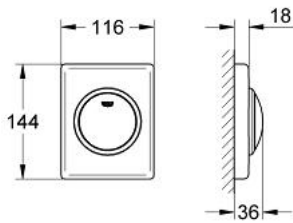

38 595 000 **SKATE FLUSH PLATE**

PRODUCT DESCRIPTION

- Colour: chrome
- 116 x 144 mm
- with push button actuation
- GROHE LongLife finish

38 595 000 **SKATE FLUSH PLATE**

SPARE PARTS, 8月 2004 – now

- 1: Spring, 5 pcs. (Spare part-nr. 4309700M)
- 2: Operating rod (Spare part-nr. 43038000)
- 3: Mounting frame (Spare part-nr. 43210000)